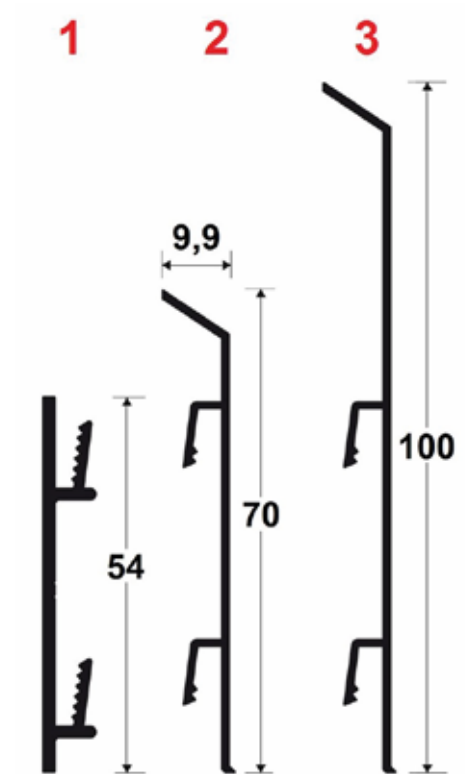

MATERIAL

PROSKIRTING ISP is a skirting board profile available in heights of 70 and 100 mm. It is composed of punched supports in natural aluminum (1) with a width of 20 mm and of a visible profile (2 - 3). The supports must be fixed to the wall with screws every 50 centimeters. The visible profile, that have to be fasten to the supports, is available in silver anodized aluminum, polished titanium aluminum and brushed titanium aluminum. The profile allows, thanks to the inside channels, the installation of low-voltage electric cables like web, computer, telephone and satellite TV that will always be easily accessible.

TEXT TEMPLATE FOR TENDERS

Delivery and installation of skirting board profile in the height of 70 / 100 mm. It is composed of punched supports in natural aluminum with a width of 20 mm and of a visible profile. The supports must be fixed to the wall with screws every 50 centimeters. The visible profile, that have to be fasten to the supports, is available in silver anodized aluminum, polished titanium aluminum and brushed titanium aluminum. The profile allows, thanks to the inside channels, the installation of low-voltage electric cables like web, computer, telephone and satellite TV that will always be easily accessible, like PROSKIRTING ISP of the Progress Profiles company.

PKISP... 70/100 : Anodized, polished and brushed aluminium

Profile height : _____ mm
 Profile length : _____ mt
 Material : _____ €/mt
 Application : _____ €/mt
 Total value : _____ €/mt