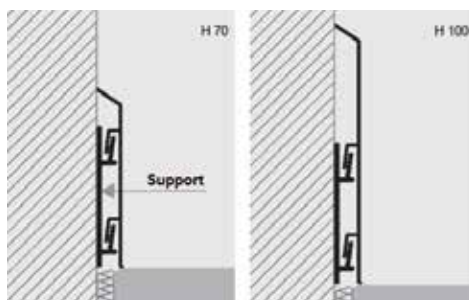

MATERIAL

PROSKIRTING ISP is a skirting board profile available in heights of 70 and 100 mm. It is composed of punched supports in natural aluminum (1) with a width of 20 mm and of a visible profile (2 - 3). The supports must be fixed to the wall with screws every 50 centimeters. The visible profile, that have to be fasten to the supports, is available in silver anodized aluminum, polished titanium aluminum and brushed titanium aluminum. The profile allows, thanks to the inside channels, the installation of low-voltage electric cables like web, computer, telephone and satellite TV that will always be easily accessible.

PROSKIRTING ISP does not require any special maintenance; it is suggested to clean it with normal household cleaning products.

LAYING INSTRUCTIONS

1. Choose "**PROSKIRTING ISP**" in the desired finish and height.
2. Fix the punched support to the wall with screws every 50 cm.
3. If expected, laying the low-voltage electric cables like web, computer, telephone and satellite TV.
4. Attach the profile to the support applying low pressure.

TEXT TEMPLATE FOR TENDERS

Delivery and installation of skirting board profile in the height of 70 / 100 mm. It is composed of punched supports in natural aluminum with a width of 20 mm and of a visible profile. The supports must be fixed to the wall with screws every 50 centimeters. The visible profile, that have to be fasten to the supports, is available in silver anodized aluminum, polished titanium aluminum and brushed titanium aluminum. The profile allows, thanks to the inside channels, the installation of low-voltage electric cables like web, computer, telephone and satellite TV that will always be easily accessible, like PROSKIRTING ISP of the Progress Profiles company.