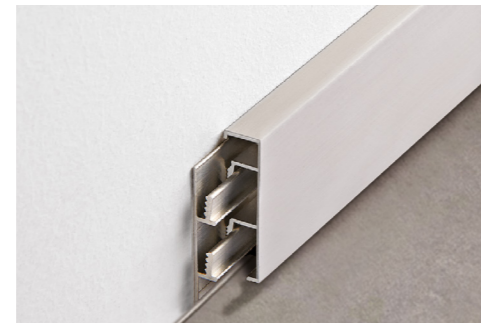

PROSKIRTING LIST 40

ANODISED, BRUSHED, VARNISHED ALUMINIUM

PROSKIRTING LIST is a skirting/baseboard profile in different finishes anodized, polished, brushed, varnished aluminium, 40 mm high and 10 mm wide which can be fixed directly to the wall with adhesive (PKLT .. 40A non-inspectable version) or with aluminum supports (inspectable version PKLT .. 40). The aluminum supports, 20 mm long, are fixed with plugs to the wall, every about 50 cm. PROSKIRTING LIST 40 in aluminum is suitable in any indoor environment.

LAYING INSTRUCTIONS
1. Choose "PROSKIRTING LIST" in the desired finish and height. 2. Fix the punched support to the wall with screws every 50 cm. 3. If expected, laying the low-voltage electric cables like web, computer, telephone and satellite TV. 4. Attach the profile to the support applying low pressure.