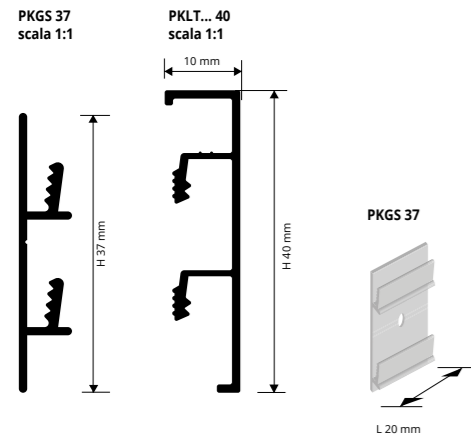

PROSKIRTING LIST 40

ANODISED, BRUSHED, VARNISHED ALUMINIUM

PROSKIRTING LIST is a skirting/baseboard profile in different finishes anodized, polished, brushed, varnished aluminium, 40 mm high and 10 mm wide which can be fixed directly to the wall with adhesive (PKLT .. 40A non-inspectable version) or with aluminum supports (inspectable version PKLT .. 40). The aluminum supports, 20 mm long, are fixed with plugs to the wall, every about 50 cm. PROSKIRTING LIST 40 in aluminum is suitable in any indoor environment.

LAYING INSTRUCTIONS
1. Choose "PROSKIRTING LIST" in the desired finish and height. 2. Fix the punched support to the wall with screws every 50 cm. 3. If expected, laying the low-voltage electric cables like web, computer, telephone and satellite TV. 4. Attach the profile to the support applying low pressure.

PROSKIRTING LIST 40 - ANODISED SILVER ALUMINIUM thermo packed - bar length 2 ml - pack. 20 PCS - 40 ml

Article	H mm		
PKLTAA 40 (without adhesive)	40		
PKLTAA 40A (with adhesive)	40		

PROSKIRTING LIST 40 - VARNISHED ALUMINIUM WHITE thermo packed - bar length 2 ml - pack. 20 PCS - 40 ml

Article	H mm		
REPCLTBS 80	80		

INTERNAL / EXTERNAL CORNER - VARNISHED ALUMINIUM WHITE pack. 5 PCS

Article	H mm		
REPCLT 80-01	80		

END CAPS - ALL. ANODISED SILVER ALUMINIUM pack. 4/10 PCS

Article	H mm		
TPKLTAA 80	80		*