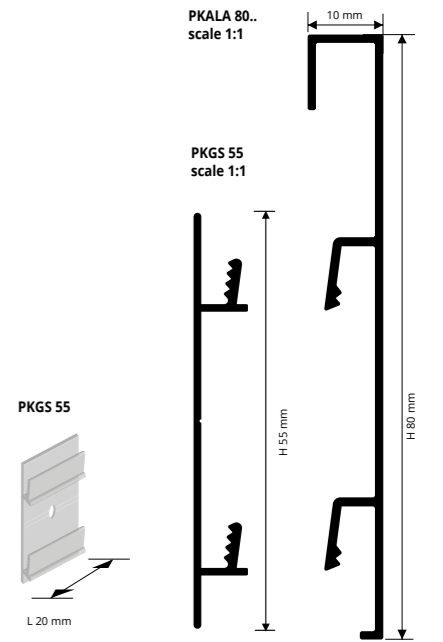

PROSKIRTING LIST 40

ANODISED, BRUSHED, VARNISHED ALUMINIUM

PROSKIRTING LIST is a skirting/baseboard profile in different finishes anodized, polished, brushed, varnished aluminium, 40 mm high and 10 mm wide which can be fixed directly to the wall with adhesive (PKLT .. 40A non-inspectable version) or with aluminum supports (inspectable version PKLT .. 40). The aluminum supports, 20 mm long, are fixed with plugs to the wall, every about 50 cm. PROSKIRTING LIST 40 in aluminum is suitable in any indoor environment.

LAYING INSTRUCTIONS
1. Choose "PROSKIRTING LIST" in the desired finish and height. 2. Fix the punched support to the wall with screws every 50 cm. 3. If expected, laying the low-voltage electric cables like web, computer, telephone and satellite TV. 4. Attach the profile to the support applying low pressure.

PROSKIRTING LIST 40 - ANODISED SILVER ALUMINIUM thermo packed - bar length 2 ml - pack. 20 PCS - 40 ml

Article	H mm		
PKLTAA 40 (without adhesive)	40		
PKLTAA 40A (with adhesive)	40		

PROSKIRTING LIST 40 - VARNISHED ALUMINIUM WHITE thermo packed - bar length 2 ml - pack. 20 PCS - 40 ml

Article	H mm		
PKLT 40-01 (without adhesive)	40		
PKLT 40-01A (with adhesive)	40		

COLOURS

PROSKIRTING LIST 40 - BRUSHED SILVER ALUMINIUM thermo packed - bar length 2 ml - pack. 20 PCS - 40 ml

Article	H mm		
PKLTBS 40 (without adhesive)	40		
PKLTBS 40A (with adhesive)	40		

PUNCHED SUPPORT - Natural aluminium - bar length 2 cm - pack. 10 PCS

Article	H mm		
PKGS 37	37		

COLOURS ON DEMAND 100 PCS / 200 LM