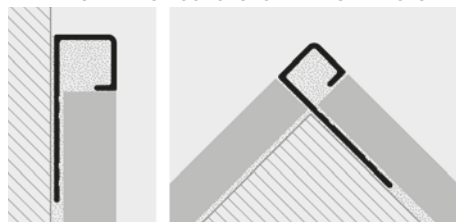

EXAMPLES AND INSTRUCTIONS FOR LAYING METHODS

1. Choose "PROJOLLY SQUARE" according to the tile thickness and desired finish. 2. Cut "PROJOLLY SQUARE" to the desired length and apply the adhesive on the support where the profile will be laid. 3. Press the anchoring flange of "PROJOLLY SQUARE" into the adhesive. 4. Lay the tiles, aligning them with the profile leaving a 2 mm joint. Remove immediately all remains of adhesive from the surface of the profile. 5. Fill the joints between the profile and the tiles with grout, in order to avoid water stagnation. Remove immediately all the remains of grout from the surface of the profile.

COLOURS

STONE LINE						
SL01 - Stone white	SL02 - Stone cream	SL03 - Stone greyvory	SL04 - Stone sand	SL05 - Stone gray	SL06 - Stone cristal gray	SL07 - Stone antragraj
SL08 - Stone antradark	SL09 - Stone bronze	SL10 - Stone corten	SL11 - Stone brown	SL12 - Stone black	SL13 - Stone oyster grey	
VARNISHED				TUSCANY LINE		
01 - White varnished aluminium (9016)	010 - White Matt varnished aluminium (9016)	0106 - White ivory varnished aluminium (9001)	02 - Light grey varnished aluminium (7035)	11 - Black varnished aluminium (9005)	03TU - Tuscanly grey	05TU - Tuscanly beige
					20TU - Tuscanly bronze	

AVAILABLE MINIMUM QUANTITY 100 PCS by colour and height (Price to be agreed. Production delay 4/5 weeks)

03 - Stone grey varnished alum. (7030)	0211 - Varnished quartz grey alum. (7039)	0311 - Varnished asphalt grey alum. (7043)	06 - Varnished ivory alum. (1015)	10 - Klinker red varnished alum. (8004)	17 - Varnished bahama beige alum.

CAPSULES, END CAPS and THREE-WAYS JOINTS

ALUMINIUM STONE LINE, TUSCANY LINE AND VARNISHED ALUMINIUM / PLASTIC

* Capsules & end caps of the on demand profiles are also on demand

CAPSULES and END CAPS - STONE LINE

Article	H mm	Pack 10 Pcs	Pack 2 Pcs
CPJQSA ...-SL.../...	06/08/10/ 11/12,5		
TPJQSA ...-SL.../...	06/08/10/ 11/12,5		

Choose the desired pack. & height
Ex.: 10 mm capsule in 10 Pcs Pack - CPJQSA 10-SL01/10

CAPSULES and END CAPS - VARNISHED

Article	H mm	Pack 10 Pcs	Pack 2 Pcs
CPJQSA ...-.../...	045/08/10/ 11/125		
TPJQSA ...-.../...	045/08/10/ 11/125		

Choose the desired pack. & height
Ex.: 10 mm capsule in 10 Pcs Pack - CPJQSA 10-03/10

CAPSULES and END CAPS - TUSCANY LINE

Article	H mm	Pack 10 Pcs	Pack 2 Pcs
CPJQSA ...-...TU/...	08/10/125		

Choose the desired pack. & height
Ex.: 10 mm capsule in 10 Pcs Pack - CPJQSA 10-03/10