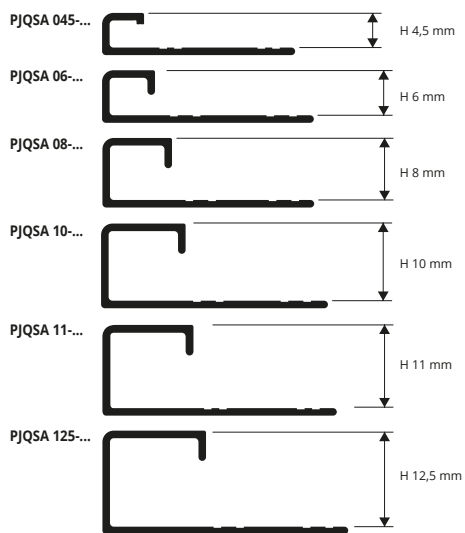

# PROJOLLY SQUARE

ALUMINIUM STONE LINE, VARNISHED ALUMINIUM AND TUSCANY LINE

**PROJOLLY SQUARE** is a corner bead profile in powder coated aluminum that can be applied on external corners of coverings. It can be used to close the perimeter of coverings. Its particular section and the availability of several finishes and special pieces such as internal and external corners, junctions and end caps make **PROJOLLY SQUARE** an elegant and much-sought after profile. workmanlike application.

**STONE LINE thermo Packed**  
bar length 2,7 lm - Pack 20 Pcs-54 lm

Article	H mm
PJQSA 06-SL...	6
PJQSA 08-SL...	8
PJQSA 10-SL...	10
PJQSA 11-SL...	11
PJQSA 125-SL...	12,5

Available in the colours: SL01 - SL02 - SL03 - SL04 - SL05 - SL06 - SL07 - SL08 - SL09 - SL10 - SL11 - SL12 - SL13.

**WHITE VARNISHED ALUMINIUM thermo Packed**  
bar length 2,7 lm - Pack 20 Pcs - 54 lm (white colour 40 Pcs-108 lm)

Article	H mm
PJQSA 045-01	4,5
PJQSA 08-01	8
PJQSA 10-...	10
PJQSA 11-01	11
PJQSA 125-01	12,5

Available in the colours: 01 - 0106 - 02 - 11. Available on demand 010 - 03 - 0211 - 0311 - 06 - 10 - 17 with a minimum quantity order of 100 pcs.

**TUSCANY LINE thermo Packed**  
bar length 2,7 lm - Pack 40 Pcs- 108 lm (H 12,5 mm - Pack 20 Pcs)