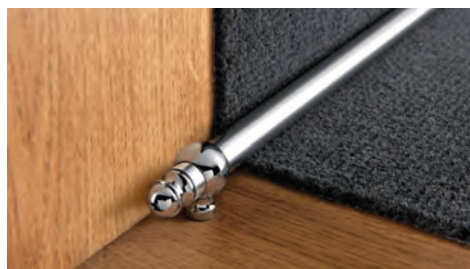

TUBE and **ACCESSORIES** for runners and stair-carpet guides, available in the finishes in polished painted brass, polished gold aluminium and polished chrome aluminium.

TUBES and ACCESSORIES

GOLD AND CHROME POLISHED ALUMINIUM
POLISHED VARNISHED BRASS