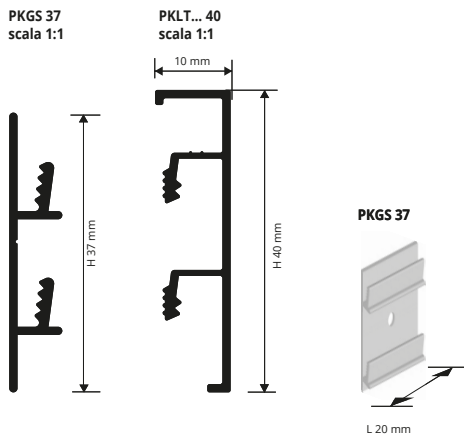

# PROSKIRTING LIST 40

ANODISED, BRUSHED, VARNISHED ALUMINIUM

PROSKIRTING LIST is a skirting/baseboard profile in different finishes anodized, polished, brushed, varnished aluminium, 40 mm high and 10 mm wide which can be fixed directly to the wall with adhesive (PKLT .. 40A non-inspectable version) or with aluminum supports (inspectable version PKLT .. 40). The aluminum supports, 20 mm long, are fixed with plugs to the wall, every about 50 cm. PROSKIRTING LIST 40 in aluminum is suitable in any indoor environment.

## LAYING EXAMPLE

Article	H mm
PKLTA 40-01	40
PKLTA 40-01A	40

"A" at the end of the product code = Item with adhesive

Article	H mm
PKLTBS 40	40
PKLTBS 40A	40

"A" at the end of the product code = Item with adhesive

PUNCHED SUPPORT - Natural aluminium - bar length 2 cm - pack. 10 PCS

Article	H mm
PKGS 37	37