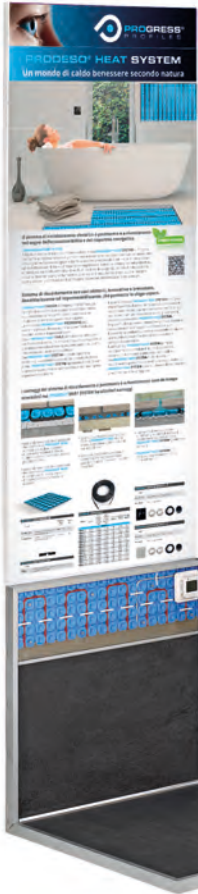

PRODESO HEAT SYSTEM PRODESO SYSTEM

EXPOSURE PRODESO® HEAT SYSTEM
width 60 cm - depth 60 cm - height 206 cm

Article

ESPPDHI595

EXPOSURE PRODESO® HEAT SYSTEM

Article

SPCPDESH...

EXPOSURE PRODESO®

Article

SPCPDES...

MEMBRANES CASE

Article

COFM...

EXPOSURE PRODESO® HEAT / PRODESO® / PROTERRACE
width 60 cm - depth 60 cm - height 206 cm

Article

ESPPDHT...

PROSHOWER SYSTEM DISPLAY

EXPOSURE DISPLAY PROSHOWER SYSTEM FOR SHOWROOM
(with PROSHOWER BASE L + SET OF AVAILABLE GRIDS)
width 100 cm x 36 cm - height 73 cm

Article

ESPSHW 70 + (COLGPSHW 70)

FRONT

BACK

SET OF AVAILABLE GRIDS