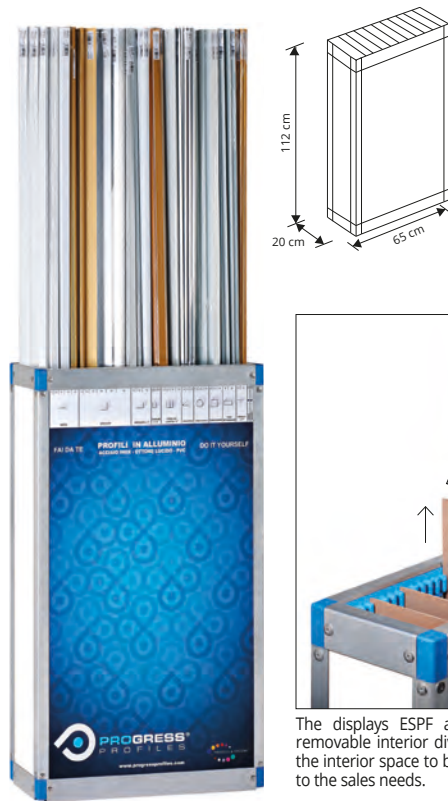

DISPLAYS FOR PROFILES

ESPF EXPOSURE DISPLAY ESPF (accessories excluded) width 65 cm - depth 20 cm - height 112 cm

Article	
ESPF	

The displays ESPF and ESPF 2 are supplied with some removable interior dividers that allow you to easily separate the interior space to be able to arrange the profiles according to the sales needs.

ESPF 2 EXPOSURE DISPLAY ESPF 2 (accessories excluded) width 65 cm - depth 40 cm - height 112 cm

Article	
ESPF 2	

ESPF 2015 EXPOSURE DISPLAY ESPF 2015 (accessories excluded) width 100 cm - depth 28 cm - height 81 cm

Article	
ESPF 2015	

ESPF 2 2015 EXPOSURE DISPLAY ESPF 2 2015 (accessories excluded) width 100 cm - depth 56 cm - height 81 cm

Article	
ESPF 2 2015	