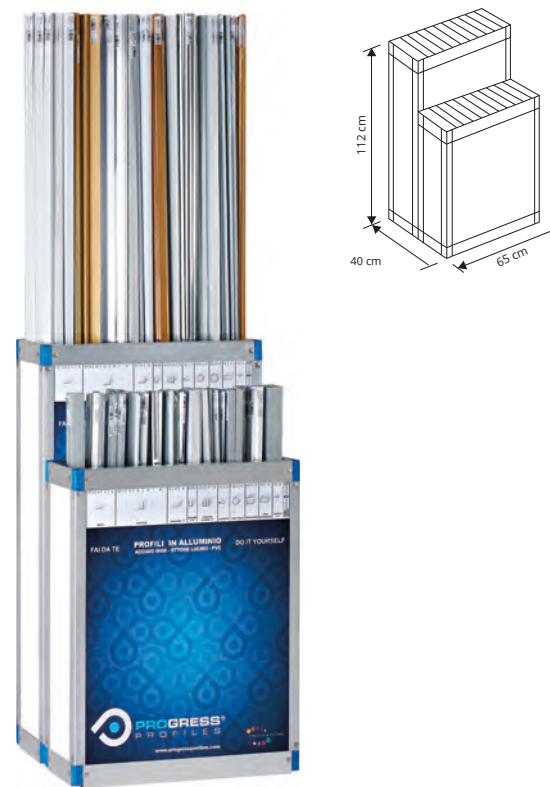

DISPLAYS FOR PROFILES

ESPF EXPOSURE DISPLAY ESPF (accessories excluded) width 65 cm - depth 20 cm - height 112 cm

Article	
ESPF	

The displays ESPF and ESPF 2 are supplied with some removable interior dividers that allow you to easily separate the interior space to be able to arrange the profiles according to the sales needs.

ESPF 2 EXPOSURE DISPLAY ESPF 2 (accessories excluded) width 65 cm - depth 40 cm - height 112 cm

Article	
ESPF 2	

ESPF 2015 EXPOSURE DISPLAY ESPF 2015 (accessories excluded) width 100 cm - depth 28 cm - height 81 cm

Article	
ESPF 2015	

ESPF 2 2015 EXPOSURE DISPLAY ESPF 2 2015 (accessories excluded) width 100 cm - depth 56 cm - height 81 cm

Article	
ESPF 2 2015	