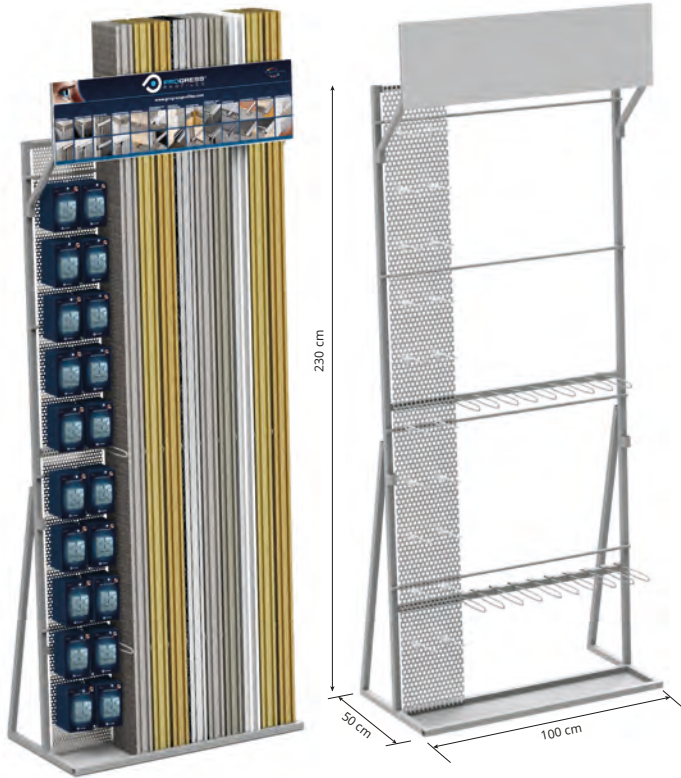

DISPLAYS FOR PROFILES

PEPCP EXPOSURE DISPLAY "PEPCP" (accessories excluded)
width 100 cm - depth 50 cm - height 230 cm

Article	
PEPCP (profiles)	*
PEPCPBT (skirtings)	*

PEP EXPOSURE DISPLAY PEP (accessories excluded)
width 100 cm - depth 50 cm - height 230 cm

Article	
PEP (profiles)	
PEPBT (skirtings)	*

PEPCPSP EXPOSURE DISPLAY PEPCPSP (accessories excluded)
width 100 cm - depth 50 cm - height 230 cm

Article	
PEPCPSP (profiles)	*
PEPCPSPBT (skirtings)	*

PEPSP EXPOSURE DISPLAY PEPSP (accessories excluded)
width 100 cm - depth 50 cm - height 230 cm