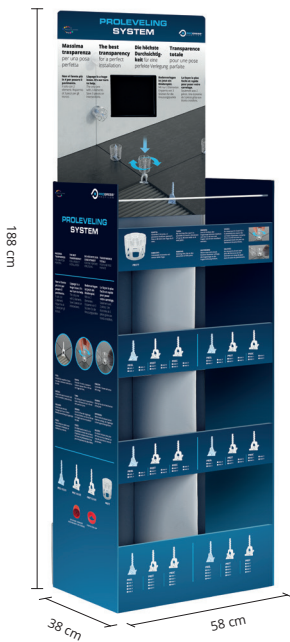

# PRODUCT BOARD PROLEVELING SYSTEM DISPLAY SPACERS

## PROLEVELING SYSTEM DISPLAY

Article
ESPLS 50/70

### PROLEVELING SYSTEM DISPLAY

7 COMPARTMENTS

5 COMPARTMENTS

## EXHIBITION BOARD - 80 x 57 cm

Article
PNPSR (80 x 57 cm)