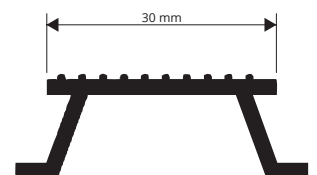

pack. 2000 Pcs divided into two 1000 Pcs bags

Article	Ø mm	Pcs/Pack.
PPTC 22	22	2000

SMOOTH PLUG
for walls without plaster

HOLLOW PLUG
for plaster

PPR 20 / 22 / 26

PPT 09 / 12 / 16 / 20 / 22 / 26

RETDB 22

TIGPC 22

DRIP

GREY RIGID PVC

GREY RIGID PVC

bar length 2 lm - pack. 50 Pcs - 100 lm

Article	L x H mm
GCT 20	20 X 12
GCT 30	30 X 15

GCT 20: 15.000 lm / pallets
GCT 30: 10.000 lm / pallets

COLOURS

GCT 20

GCT 30

LAYING INSTRUCTIONS

Must be fixed below the sheathing/armature to create the drip course.

* = Production on demand with minimum quantity of 10000 pcs. Production delay 4/5 weeks. Price to be agreed.