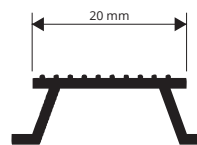

pack. 2000 Pcs divided into two 1000 Pcs bags

Article	Ø mm	Pcs/Pack.
PPTC 22	22	2000

SMOOTH PLUG
for walls without plaster

HOLLOW PLUG
for plaster

PPR 20 / 22 / 26

PPT 09 / 12 / 16 / 20 / 22 / 26

RETDB 22

TIGPC 22

DRIP

GREY RIGID PVC

GREY RIGID PVC

bar length 2 lm - pack. 50 Pcs - 100 lm

Article	L x H mm
GCT 20	20 X 12
GCT 30	30 X 15

GCT 20: 15.000 lm / pallets
GCT 30: 10.000 lm / pallets

COLOURS

GCT 20

GCT 30

LAYING INSTRUCTIONS

Must be fixed below the sheathing/armature to create the drip course.

* = Production on demand with minimum quantity of 10000 pcs. Production delay 4/5 weeks. Price to be agreed.