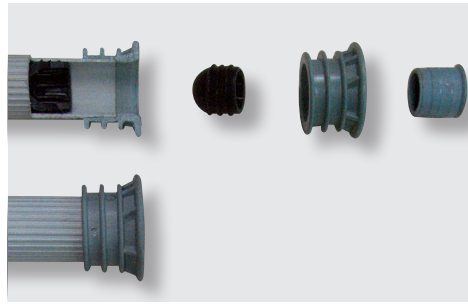

RIBBED DISTANCE TUBE

GREY RIGID PVC

GREY RIGID PVC

bar length 2 lm - pack. 25 Pcs - 50 lm

Article	Ø mm inside
PPD 20	20
PPD 22	22
PPD 26	26

PPD 20/ PPD 22: 5.000 lm / pallets
PPD 26: 3.000 lm / pallets

COLOURS

PPD 20

PPD 22

PPD 26

WASHERS AND END CAPS FOR DISTANCE TUBE

GREY HD POLYPROPYLENE - PVC / RUBBER

WASHERS - GREY HD POLYPROPYLENE

pack. 1000 Pcs

Article	Ø mm outside
PPR 20	20
PPR 22	22
PPR 26	26

OUTSIDE WASHERS - GREY HD POLYPROPYLENE

pack. 1000 Pcs

Article	Ø mm
RETDB 22	26

INSIDE END CAPS - PVC / RUBBER

pack. 2000 PCS divided into two 1000 Pcs bags

Article	Ø mm
TIGPC 22	22

SMOOTH PLUGS - GREY HD POLYPROPYLENE

DRIP

GREY RIGID PVC

GREY RIGID PVC

bar length 2 lm - pack. 50 Pcs - 100 lm

Article	L x H mm
GCT 20	20 X 12
GCT 30	30 X 15

GCT 20: 15.000 lm / pallets
GCT 30: 10.000 lm / pallets

COLOURS

GCT 20