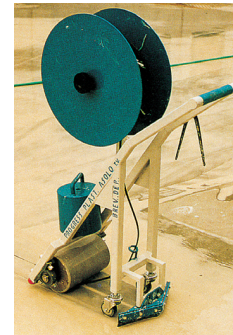

The **SHEATH LAYING TROLLEY** was designed to lay different sizes of bubble sheathing easily and correctly. It is supplied with the accessories indicated in the photo (except for the pliers).

SHEATH LAYING TROLLEY

FOR INDUSTRIAL FLOORS

SHEATH LAYING TROLLEY FOR INDUSTRIAL FLOORS
with accessories (extra weight - slurry dragger)

Article	
CPGC	

START OF LAYING

EASY TO USE

GROUT DRAGGER FOR MORE CONTROLLED LAYING

ROLL-LIFTING FEET

EXTRA WEIGHT

LIGHTWEIGHT FOR MOBILITY

laying products