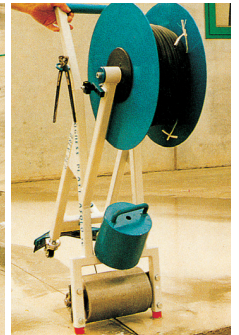

The **SHEATH LAYING TROLLEY** was designed to lay different sizes of bubble sheathing easily and correctly. It is supplied with the accessories indicated in the photo (except for the pliers).

SHEATH LAYING TROLLEY

FOR INDUSTRIAL FLOORS

SHEATH LAYING TROLLEY FOR INDUSTRIAL FLOORS
with accessories (extra weight - slurry dragger)

Article	
CPGC	

START OF LAYING

EASY TO USE

GROUT DRAGGER FOR MORE CONTROLLED LAYING

ROLL-LIFTING FEET

EXTRA WEIGHT

LIGHTWEIGHT FOR MOBILITY

laying products