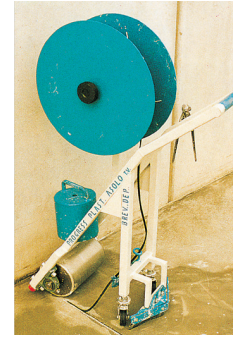

The **SHEATH LAYING TROLLEY** was designed to lay different sizes of bubble sheathing easily and correctly. It is supplied with the accessories indicated in the photo (except for the pliers).

SHEATH LAYING TROLLEY

FOR INDUSTRIAL FLOORS

SHEATH LAYING TROLLEY FOR INDUSTRIAL FLOORS
with accessories (extra weight - slurry dragger)

Article	
CPGC	

START OF LAYING

EASY TO USE

GROUT DRAGGER FOR MORE CONTROLLED LAYING

ROLL-LIFTING FEET