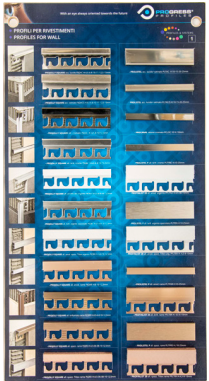

SAMPLE BOARD
width 30 cm - height 56 cm

Article

PESP 1/ 2/ 3/ 4/ 5/ 6/ 7/ 8/ 9/ 10/ 11/ 12/ 13/ 14/ 15/
16/ 17/ 18/ 19

For the composition of the display ESPGSM and CURAS, choose the boards you wish with the reference number.

Sample board n° 2
Projolly Square, Prolistel,
Profinlist