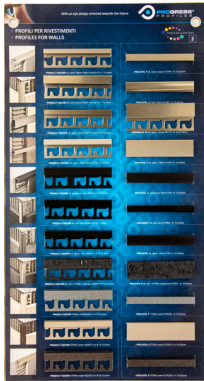

SAMPLE BOARD
width 30 cm - height 56 cm

Article

PESP 1/ 2/ 3/ 4/ 5/ 6/ 7/ 8/ 9/ 10/ 11/ 12/ 13/ 14/ 15/
16/ 17/ 18/ 19

For the composition of the display ESPGSM and CURAS, choose the boards you wish with the reference number.

Sample board n° 2
Projolly Square, Prolistel,
Profinlist