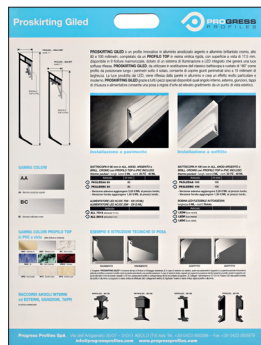

Article	€/Pc
TUBLAM (PROINSERT SYSTEM profiles samples)	
CCOLL (standard wood samples)	
CCOLLR (on demand wood samples)	*

TUBLAM

CCOLLR

CCOLL

PROSKIRTING GILED DISPLAY

PROSKIRTING GILED PANEL (accessories excluded)
width 70 cm - height 92 cm

Article	€/Pc
ESPGLED	

FRONT

BACK

PROSKIRTING LED DISPLAY

PROSKIRTING LED PANEL (accessories excluded)
width 70 cm - height 92 cm

Article	€/Pc
ESPLED	

SWITCHED OFF

SWITCHED ON