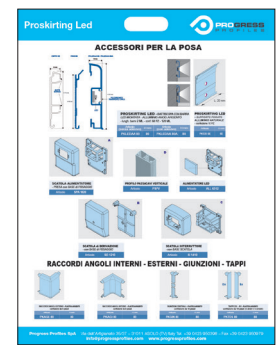

Article	€/Pc
ESPGLED	

FRONT

BACK

PROSKIRTING LED DISPLAY

PROSKIRTING LED PANEL (accessories excluded)
width 70 cm - height 92 cm

Article	€/Pc
ESPLED	

SWITCHED OFF

SWITCHED ON