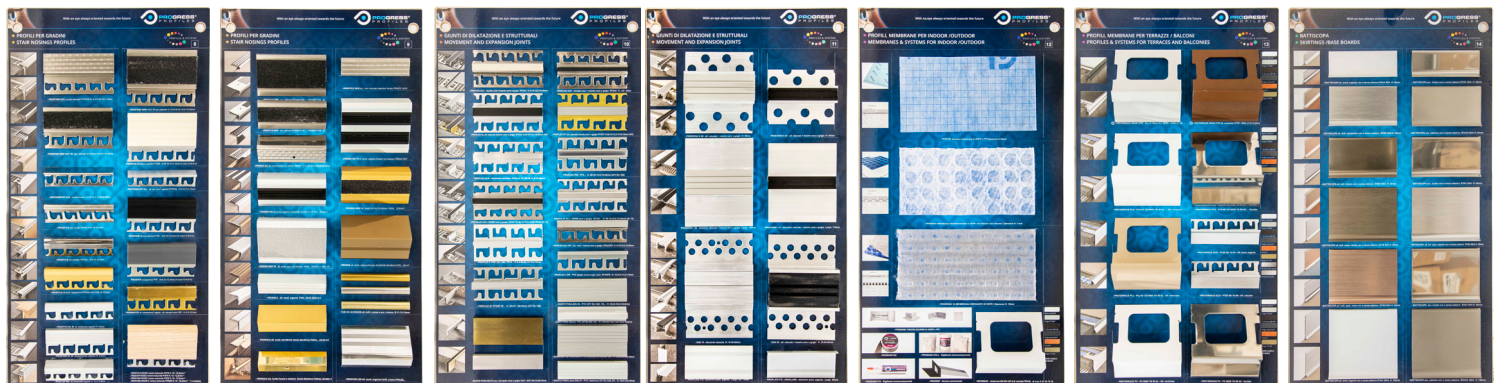

# SAMPLE BOARD

**SAMPLE BOARD**  
width 30 cm - height 56 cm

Article	€/Pc
PESP 1/ 2/ 3/ 4/ 5/ 6/ 7/ 8/ 9/ 10/ 11/ 12/ 13/ 14/ 15/ 16/ 17/ 18/ 19	

For the composition of the display ESPGSM and CURAS, choose the boards you wish with the reference number.

**Sample board n° 1** Projolly Square, Profinist, Prolistel, Procanal  
**Sample board n° 2** Projolly Square, Prolistel, Profinist  
**Sample board n° 3** Projolly, Projolly Quart, Printer, Proterminal  
**Sample board n° 4** Probord, Proedge, Proshell, Prosguscio, Proround, Probath, Proseal, Protrop, Prokerlam  
**Sample board n° 5** Proterminal, Profinal, Proelegant, Provelgal, Procanal, Projoint, Proangle, Profilat  
**Sample board n° 6** Proslider, Procarpet, Proskid, Proslider, Procover, Propress, Proplate  
**Sample board n° 7** Prosol, Provall, Protrans, Proslido, Promoquette, Profior, Prolinoleum, Pronivo

**Sample board n° 15** Proskirting, Giled, Shell, Led, Flat, INS, ISP, Channel, Line  
**Sample board n° 16** SOL 40P, Terminal Pin, Zero Curve, Style Stair, Terminal, SOL 30, Profiler Line, SOL 50, Proscrow  
**Sample board n° 17** Curve Profiles - Proterminal, Projolly, Profinal, Proslider, Procover, Proelegant, Terminal Do it yourself profiles - Tube, Corner, Canal, Flat, Curve Profile  
**Sample board n° 18** Triangular Chamfer, Rapy 100/200, Ribbed Distance, Rounded Triangular Chamfer, Prodistanz, Waterstop, Snape-on Strand, PAU/PAV spacers  
**Sample board n° 19** Projolly Triangle, Proterminal Int, Prolistel channel, Proskirting 40, Skirting 7011/16, Proseal flex, Protrop T, Style stair L, Proside walk