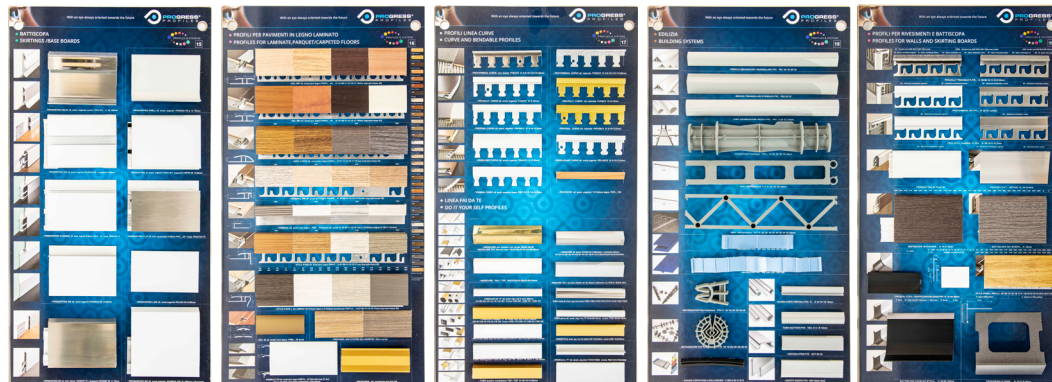

# SAMPLE BOARD

**SAMPLE BOARD**  
width 30 cm - height 56 cm

Article	€/Pc
PESP 1/ 2/ 3/ 4/ 5/ 6/ 7/ 8/ 9/ 10/ 11/ 12/ 13/ 14/ 15/ 16/ 17/ 18/ 19	

For the composition of the display ESPGSM and CURAS, choose the boards you wish with the reference number.

**Sample board n° 1** Projolly Square, Profinist, Prolistel, Procanal  
**Sample board n° 2** Projolly Square, Prolistel, Profinist  
**Sample board n° 3** Projolly, Projolly Quart, Printer, Proterminal  
**Sample board n° 4** Probord, Proedge, Proshell, Prosguscio, Proround, Probath, Proseal, Protrop, Prokerlam  
**Sample board n° 5** Proterminal, Profinal, Proelegant, Provelgal, Procanal, Projoint, Proangle, Profilat  
**Sample board n° 6** Proslider, Procarpet, Proskid, Proslider, Procover, Propress, Proplate  
**Sample board n° 7** Prosol, Provall, Protrans, Proslido, Promoquette, Profior, Prolinoleum, Pronivo

**Sample board n° 15** Proskirting, Giled, Shell, Led, Flat, INS, ISP, Channel, Line  
**Sample board n° 16** SOL 40P, Terminal Pin, Zero Curve, Style Stair, Terminal, SOL 30, Profiler Line, SOL 50, Proscrow  
**Sample board n° 17** Curve Profiles - Proterminal, Projolly, Profinal, Proslider, Procover, Proelegant, Terminal Do it yourself profiles - Tube, Corner, Canal, Flat, Curve Profile  
**Sample board n° 18** Triangular Chamfer, Rapy 100/200, Ribbed Distance, Rounded Triangular Chamfer, Prodistanz, Waterstop, Snape-on Strand, PAU/PAV spacers  
**Sample board n° 19** Projolly Triangle, Proterminal Int, Prolistel channel, Proskirting 40, Skirting 7011/16, Proseal flex, Protrop T, Style stair L, Proside walk