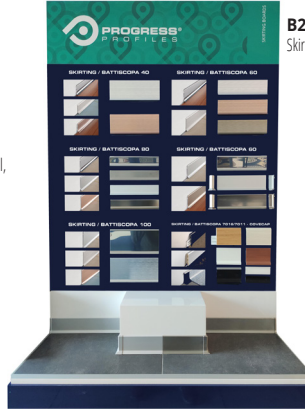

B1:
Proskirting led,
Proskirting giled,
Proskirting list,
Proskirting isp,
Proskirting,
Proskirting shell,
Proskirting channel,
Proskirting flat,
Proskirting ins,
Proskirting line;

B2:
Skirtings