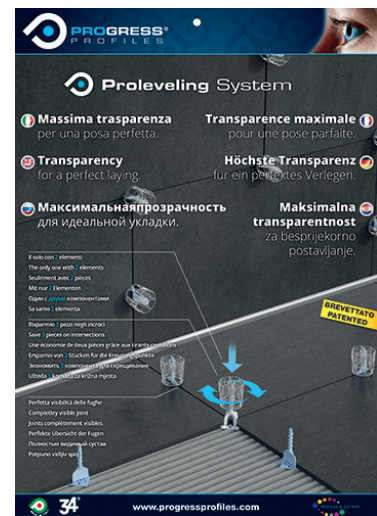

PRODUCT BOARD PROLEVELING SYSTEM DISPLAY SPACERS

PROLEVELING SYSTEM DISPLAY

Article	€/Pc
ESPPLS 50/70	

PROLEVELING SYSTEM BOARD - 2 PCS

Article	€/Pc
PNPLS...	

PROLEVELING WEDGE SYSTEM BOARD

Article	€/Pc
PNPLWS	

PROLEVELING SYSTEM BOARD

Article	€/Pc
PNPLSA3 (29,7 x 42 cm)	

SPACERS DISPLAY

SPACERS DISPLAY (ACCESSORIES EXCLUDED)

EXPOSURE DISPLAY Distanziatori Progress Profiles

Article	€/Pc
ESPD	

EXHIBITION BOARD

EXHIBITION BOARD - 80 x 57 cm

Article	€/Pc
PNPSR (80 x 57 cm)	

EXPOSURE DISPLAY PROSUPPORT TUBE

EXPOSURE DISPLAY PROSUPPORT TUBE WITH 50 FLYER

Article	€/Pc
ESPPST	
FLYPSUP...	

EXPOSURE DISPLAY PROTERRACE

EXPOSURE DISPLAY PROTERRACE WITH 50 FLYER