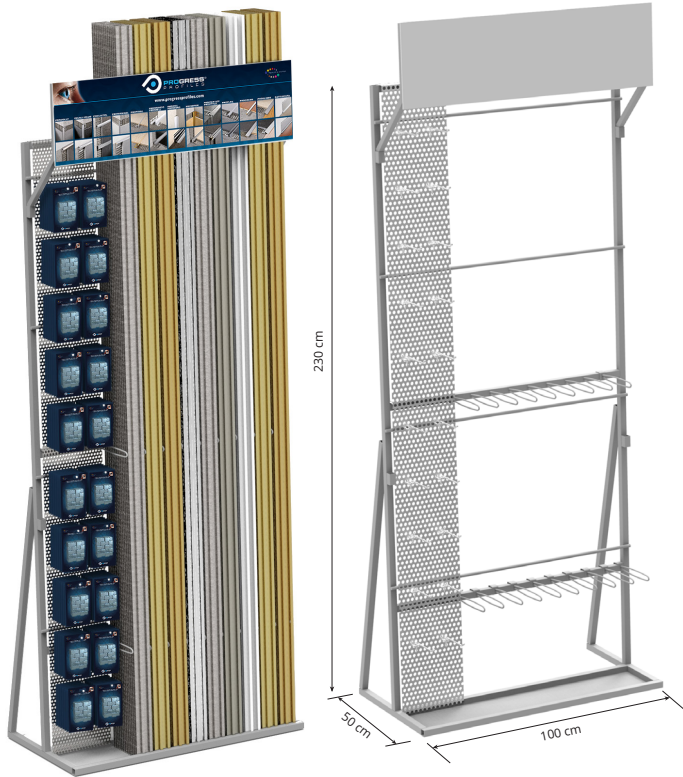

DISPLAYS FOR PROFILES

PEPCP EXPOSURE DISPLAY "PEPCP" (accessories excluded)
width 100 cm - depth 50 cm - height 230 cm

Article	€/Pc
PEPCP (profiles) *	
PEPCPBT (skirtings) *	

PEP EXPOSURE DISPLAY PEP (accessories excluded)
width 100 cm - depth 50 cm - height 230 cm

Article	€/Pc
PEP (profiles)	
PEPBT (skirtings) *	

PEPCPSP EXPOSURE DISPLAY PEPCPSP (accessories excluded)
width 100 cm - depth 50 cm - height 230 cm

Article	€/Pc
PEPCPSP (profiles) *	
PEPCPSPBT (skirtings) *	

PEPSP EXPOSURE DISPLAY PEPSP (accessories excluded)
width 100 cm - depth 50 cm - height 230 cm

Article	€/Pc
PEPSP (profiles) *	
PEPSPBT (skirtings) *	

= News 2021

* = Article on demand, Production delay and prices to be agreed.