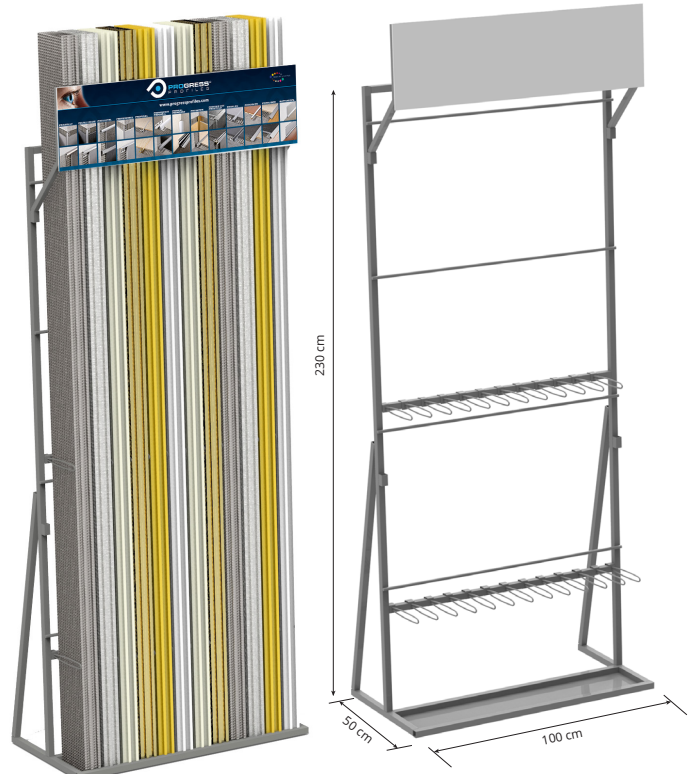

DISPLAYS FOR PROFILES

ESPSP EXPOSURE DISPLAY ESPSP (accessories excluded)
width 100 cm - depth 75 cm - height 240 cm

Article	€/Pc
ESPSP	

PEPINSP EXPOSURE DISPLAY PEPINSP (accessories excluded)
width 100 cm - depth 50 cm - height 230 cm

Article	€/Pc
PEPINSP	

PEM EXPOSURE DISPLAY PEM (ACCESSORIES EXCLUDED)
width 120 cm - depth 61 cm - height 160 cm

Article	€/Pc
PEM	-

PEPINS EXPOSURE DISPLAY PEPINS (accessories excluded)
width 100 cm - depth 50 cm - height 230 cm

Article	€/Pc
PEPINS (profiles)	425,76
PEPINSBT (skirtings)	425,76 *

© 2022 All rights reserved by Progress Profiles. Printed in Italy

= News 2021

* = Article on demand, Production delay and prices to be agreed.