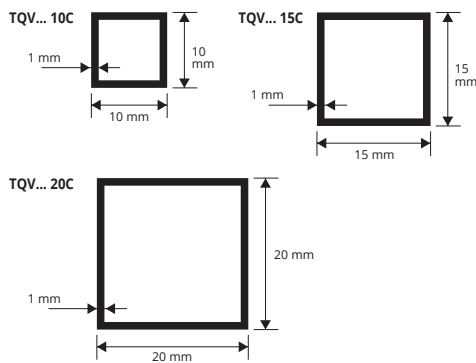

Article	Ø mm ext.		
TPBC 06C	6		*
TPBC 08C	8		*
TPBC 10C	10		*

On demand are available 1 lm bars.

COLOURS

# EMPTY SQUARE TUBE

ANODIZED GOLD AND SILVER ALUMINIUM  
POLISHED CHROME ALUMINIUM

**ANODIZED GOLD AND SILVER ALUMINIUM thermo packed**  
bar length 2 lm - pack. 10 Pcs - 20 lm

Article	L x H mm		
TQV... 10C	10 x 10		
TQV... 15C	15 x 15		
TQV... 20C	20 x 20		

Available in the finishes: AO - AA.  
The code of the selected colour must be added to the article code.  
E.g.: TQV... 10C (chosen finish anodized gold) TQVAO 10C.

**POLISHED CHROME ALUMINIUM thermo packed**  
bar length 2 lm - pack. 10 Pcs - 20 lm

Article	L x H mm		
TRBC 2010C	20 x 10		
TRBC 3015C	30 x 15		

**WHITE VARNISHED ALUMINIUM thermo packed**  
bar length 2 lm - pack. 10 Pcs - 20 lm

Article	L x H mm		
TRB 2010C	20 x 10		*

On demand are available 1 lm bars.