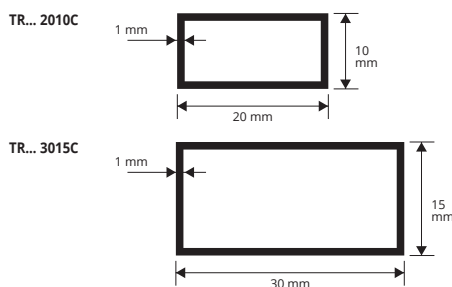

Available in the finishes: AO - AA.  
The code of the selected colour must be added to the article code.  
E.g.: TQV... 10C (chosen finish anodized gold) TQVAO 10C.

**POLISHED CHROME ALUMINIUM thermo packed**  
bar length 2 lm - pack. 10 Pcs - 20 lm

Article	L x H mm		
TQVBC 10C	10 x 10		
TQVBC 15C	15 x 15		
TQVBC 20C	20 x 20		

On demand are available 1 lm bars.

COLOURS

# EMPTY RECTANGULAR TUBE

ANODIZED GOLD AND SILVER, POLISHED CHROME  
AND WHITE VARNISHED ALUMINIUM

**ANODIZED GOLD AND SILVER ALUMINIUM thermo packed**  
bar length 2 lm - pack. 10 Pcs - 20 lm

Article	L x H mm		
TR... 2010C	20 x 10		
TR... 3015C	30 x 15		

Article	L x H mm		
TRBC 2010C	20 x 10		
TRBC 3015C	30 x 15		

**WHITE VARNISHED ALUMINIUM thermo packed**  
bar length 2 lm - pack. 10 Pcs - 20 lm

Article	L x H mm		
TRB 2010C	20 x 10		*

On demand are available 1 lm bars.