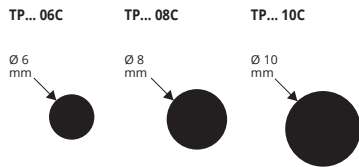

# FULL ROUND TUBE

ANODIZED GOLD AND SILVER ALUMINIUM  
POLISHED CHROME ALUMINIUM

**ANODIZED GOLD AND SILVER ALUMINIUM thermo packed**  
bar length 2 lm - pack. 10 Pcs - 20 lm

Article	Ø mm ext.		
TP... 06C	6		*
TP... 08C	8		
TP... 10C	10		

Available in the finishes: AO - AA.  
The code of the selected colour must be added to the article code.  
E.g.: TP... 122C (chosen finish anodized gold) TPAO 122C.

**POLISHED CHROME ALUMINIUM thermo packed**  
bar length 2 lm - pack. 10 Pcs - 20 lm

Article	Ø mm ext.		
TPBC 06C	6		*
TPBC 08C	8		*
TPBC 10C	10		*

On demand are available 1 lm bars.

COLOURS

Article	L x H mm		
TRBC 2010C	20 x 10		
TRBC 3015C	30 x 15		

**WHITE VARNISHED ALUMINIUM thermo packed**  
bar length 2 lm - pack. 10 Pcs - 20 lm

Article	L x H mm		
TRB 2010C	20 x 10		*

On demand are available 1 lm bars.