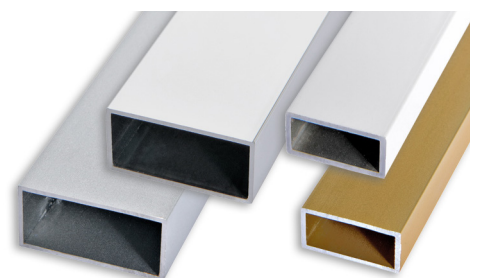

# EMPTY RECTANGULAR TUBE

ANODIZED GOLD AND SILVER, POLISHED CHROME  
AND WHITE VARNISHED ALUMINIUM

**ANODIZED GOLD AND SILVER ALUMINIUM thermo packed**  
bar length 2 lm - pack. 10 Pcs - 20 lm

Article	L x H mm		
TR... 2010C	20 x 10		
TR... 3015C	30 x 15		

Available in the finishes: AO - AA.  
The code of the selected colour must be added to the article code.  
E.g.: TR... 2010C (chosen finish anodized gold) TRA0 2010C.

**POLISHED CHROME ALUMINIUM thermo packed**  
bar length 2 lm - pack. 10 Pcs - 20 lm

Article	L x H mm		
TRBC 2010C	20 x 10		
TRBC 3015C	30 x 15		

**WHITE VARNISHED ALUMINIUM thermo packed**  
bar length 2 lm - pack. 10 Pcs - 20 lm

Article	L x H mm		
TRB 2010C	20 x 10		*

On demand are available 1 lm bars.