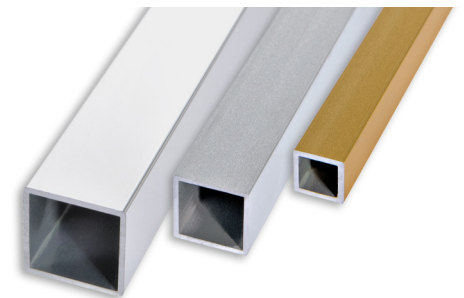

FULL ROUND TUBE

ANODIZED GOLD AND SILVER ALUMINIUM
POLISHED CHROME ALUMINIUM

ANODIZED GOLD AND SILVER ALUMINIUM thermo packed
bar length 2 lm - pack. 10 Pcs - 20 lm

Article	Ø mm ext.		
TP... 06C	6		*
TP... 08C	8		
TP... 10C	10		

Available in the finishes: AO - AA.
The code of the selected colour must be added to the article code.
E.g.: TP... 122C (chosen finish anodized gold) TPAO 122C.

POLISHED CHROME ALUMINIUM thermo packed
bar length 2 lm - pack. 10 Pcs - 20 lm

Article	Ø mm ext.		
TPBC 06C	6		*
TPBC 08C	8		*
TPBC 10C	10		*

On demand are available 1 lm bars.

COLOURS

EMPTY SQUARE TUBE

ANODIZED GOLD AND SILVER ALUMINIUM
POLISHED CHROME ALUMINIUM

ANODIZED GOLD AND SILVER ALUMINIUM thermo packed
bar length 2 lm - pack. 10 Pcs - 20 lm

Article	L x H mm		
TQV... 10C	10 x 10		
TQV... 15C	15 x 15		
TQV... 20C	20 x 20		

Available in the finishes: AO - AA.
The code of the selected colour must be added to the article code.
E.g.: TQV... 10C (chosen finish anodized gold) TQVAO 10C.

POLISHED CHROME ALUMINIUM thermo packed
bar length 2 lm - pack. 10 Pcs - 20 lm

Article	L x H mm		
TQVBC 10C	10 x 10		
TQVBC 15C	15 x 15		
TQVBC 20C	20 x 20		

On demand are available 1 lm bars.

COLOURS

EMPTY RECTANGULAR TUBE

ANODIZED GOLD AND SILVER, POLISHED CHROME
AND WHITE VARNISHED ALUMINIUM

ANODIZED GOLD AND SILVER ALUMINIUM thermo packed
bar length 2 lm - pack. 10 Pcs - 20 lm

Article	L x H mm		
TR... 2010C	20 x 10		
TR... 3015C	30 x 15		

Available in the finishes: AO - AA.
The code of the selected colour must be added to the article code.
E.g.: TR... 2010C (chosen finish anodized gold) TRA0 2010C.

POLISHED CHROME ALUMINIUM thermo packed
bar length 2 lm - pack. 10 Pcs - 20 lm

Article	L x H mm		
TRBC 2010C	20 x 10		
TRBC 3015C	30 x 15		

WHITE VARNISHED ALUMINIUM thermo packed
bar length 2 lm - pack. 10 Pcs - 20 lm

Article	L x H mm		
TRB 2010C	20 x 10		*

On demand are available 1 lm bars.

COLOURS