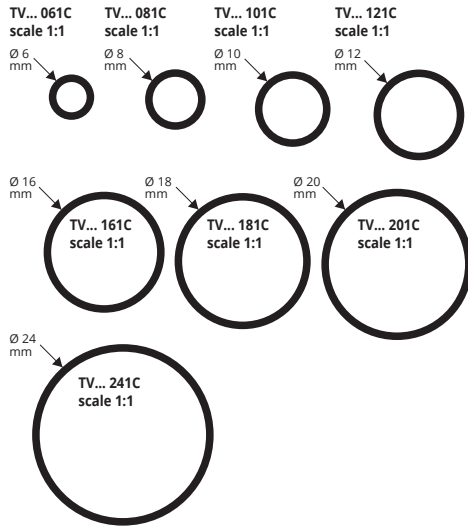

# EMPTY ROUND TUBE

ANODIZED GOLD AND SILVER ALUMINIUM  
POLISHED CHROME ALUMINIUM

**ANODIZED GOLD AND SILVER ALUMINIUM thermo packed**  
thick 1 mm - bar length 2 lm - pack. 10 Pcs - 20 lm

Article	Ø mm ext.	€/lm	€/Pc
TV... 061C	6		
TV... 081C	8		
TV... 101C	10		
TV... 121C	12		
TV... 161C	16		
TV... 181C	18		
TV... 201C	20		
TV... 241C	24		

Available in the finishes: AO - AA.  
The code of the selected colour must be added to the article code.  
E.g.: TV... 122C (chosen finish anodized gold) TVAO 122C.

**POLISHED CHROME ALUMINIUM thermo packed**  
thick 1 mm - bar length 2 lm - pack. 10 Pcs - 20 lm

# FULL SQUARE TUBE

ANODIZED GOLD AND SILVER ALUMINIUM

**ANODIZED GOLD AND SILVER ALUMINIUM thermo packed**  
bar length 2 lm - pack. 10 Pcs - 20 lm

Article	L x H mm	€/lm	€/Pc
TQP... 08C	8 x 8		
TQP... 10C	10 x 10		

## COLOURS

\* = Production on demand with minimum quantity of 100 pcs. Production delay 4/5 weeks. Price to be agreed

Prices are referred to whole packs.