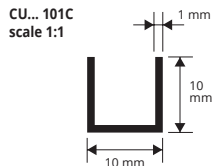

CANAL "U FORM"

ANODIZED GOLD AND SILVER, POLISHED CHROME AND WHITE VARNISHED ALUMINIUM

ANODIZED GOLD AND SILVER ALUMINIUM thermo packed
bar length 2 lm - pack. 10 Pcs - 20 lm

Article	L x H mm	€/lm	€/Pc
CU... 081C	8 x 8		
CU... 101C	10 x 10		
CU... 151C	10 x 15		
CU... 201C	10 x 20		

Available in the finishes: AO - AA.
The code of the selected colour must be added to the article code.
E.g.: CU... 101C (chosen finish anodized gold) CUAO 101C.

POLISHED CHROME ALUMINIUM thermo packed
bar length 2 lm - pack. 10 Pcs - 20 lm

Article	L x H mm	€/lm	€/Pc
CUBC 081C	8 x 8		
CUBC 101C	10 x 10		
CUBC 151C	10 x 15		

WHITE VARNISHED ALUMINIUM thermo packed
bar length 2 lm - pack. 10 Pcs - 20 lm

Article	L x H mm	€/lm	€/Pc
CUB 081C	8 x 8		
CUB 101C	10 x 10		
CUB 151C	10 x 15		
CUB 201C	10 x 20		*

Article	L x H mm	€/lm	€/Pc
CW... 167C	16 x 7		
CW... 161C	16 x 12		
CW... 201C	20 x 10		
CW... 208C	20 x 18		

Available in the finishes: AO - AA.
The code of the selected colour must be added to the article code.
E.g.: CW... 167C (chosen finish anodized gold) CWAO 167C.