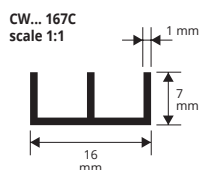

Article	L x H mm	€/lm	€/Pc
CUBC 081C	8 x 8		
CUBC 101C	10 x 10		
CUBC 151C	10 x 15		

WHITE VARNISHED ALUMINIUM thermo packed
bar length 2 lm - pack. 10 Pcs - 20 lm

Article	L x H mm	€/lm	€/Pc
CUB 081C	8 x 8		
CUB 101C	10 x 10		
CUB 151C	10 x 15		
CUB 201C	10 x 20		*

The indicated prices are with bar code EAN 13.
On demand are available 1 lm bars.

COLOURS

CANAL DOUBLE "U FORM"

ANODIZED GOLD AND SILVER, POLISHED CHROME AND WHITE VARNISHED ALUMINIUM

ANODIZED GOLD AND SILVER ALUMINIUM thermo packed
bar length 2 lm - pack. 10 Pcs - 20 lm

Article	L x H mm	€/lm	€/Pc
CW... 167C	16 x 7		
CW... 161C	16 x 12		
CW... 201C	20 x 10		
CW... 208C	20 x 18		

Available in the finishes: AO - AA.
The code of the selected colour must be added to the article code.
E.g.: CW... 167C (chosen finish anodized gold) CWAO 167C.

POLISHED CHROME ALUMINIUM thermo packed
bar length 2 lm - pack. 10 Pcs - 20 lm

Article	L x H mm	€/lm	€/Pc
CWBC 167C	16 x 7		
CWBC 161C	16 x 12		
CWBC 201C	20 x 10		
CWBC 208C	20 x 18		

WHITE VARNISHED ALUMINIUM thermo packed
bar length 2 lm - pack. 10 Pcs - 20 lm