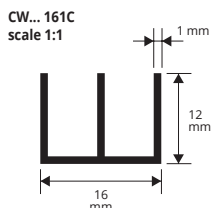

CANAL DOUBLE "U FORM"

ANODIZED GOLD AND SILVER, POLISHED CHROME AND WHITE VARNISHED ALUMINIUM