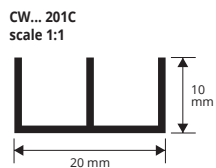

Article	L x H mm	€/lm	€/Pc
CUBC 081C	8 x 8		
CUBC 101C	10 x 10		
CUBC 151C	10 x 15		

WHITE VARNISHED ALUMINIUM thermo packed
bar length 2 lm - pack. 10 Pcs - 20 lm

Article	L x H mm	€/lm	€/Pc
CUB 081C	8 x 8		
CUB 101C	10 x 10		
CUB 151C	10 x 15		
CUB 201C	10 x 20		*

The indicated prices are with bar code EAN 13.
On demand are available 1 lm bars.

COLOURS

CANAL DOUBLE "U FORM"

ANODIZED GOLD AND SILVER, POLISHED CHROME AND WHITE VARNISHED ALUMINIUM

ANODIZED GOLD AND SILVER ALUMINIUM thermo packed
bar length 2 lm - pack. 10 Pcs - 20 lm

Article	L x H mm	€/lm	€/Pc
CW... 167C	16 x 7		
CW... 161C	16 x 12		
CW... 201C	20 x 10		
CW... 208C	20 x 18		

Available in the finishes: AO - AA.
The code of the selected colour must be added to the article code.
E.g.: CW... 167C (chosen finish anodized gold) CWAO 167C.

POLISHED CHROME ALUMINIUM thermo packed
bar length 2 lm - pack. 10 Pcs - 20 lm

Article	L x H mm	€/lm	€/Pc
CWBC 167C	16 x 7		
CWBC 161C	16 x 12		
CWBC 201C	20 x 10		
CWBC 208C	20 x 18		

WHITE VARNISHED ALUMINIUM thermo packed
bar length 2 lm - pack. 10 Pcs - 20 lm