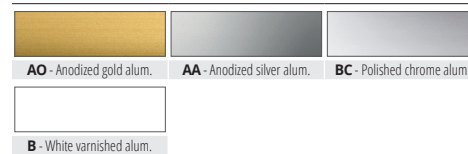

CANAL "U FORM"

ANODIZED GOLD AND SILVER, POLISHED CHROME AND WHITE VARNISHED ALUMINIUM

ANODIZED GOLD AND SILVER ALUMINIUM thermo packed
bar length 2 lm - pack. 10 Pcs - 20 lm

Article	L x H mm	€/lm	€/Pc
CU... 081C	8 x 8		
CU... 101C	10 x 10		
CU... 151C	10 x 15		
CU... 201C	10 x 20		

Available in the finishes: AO - AA.
The code of the selected colour must be added to the article code.
E.g.: CU... 101C (chosen finish anodized gold) CUAO 101C.

POLISHED CHROME ALUMINIUM thermo packed
bar length 2 lm - pack. 10 Pcs - 20 lm

Article	L x H mm	€/lm	€/Pc
CUBC 081C	8 x 8		
CUBC 101C	10 x 10		
CUBC 151C	10 x 15		

WHITE VARNISHED ALUMINIUM thermo packed
bar length 2 lm - pack. 10 Pcs - 20 lm

Article	L x H mm	€/lm	€/Pc
CUB 081C	8 x 8		
CUB 101C	10 x 10		
CUB 151C	10 x 15		
CUB 201C	10 x 20		*

The indicated prices are with bar code EAN 13.
On demand are available 1 lm bars.

COLOURS

CANAL DOUBLE "U FORM"

ANODIZED GOLD AND SILVER, POLISHED CHROME AND WHITE VARNISHED ALUMINIUM

ANODIZED GOLD AND SILVER ALUMINIUM thermo packed
bar length 2 lm - pack. 10 Pcs - 20 lm