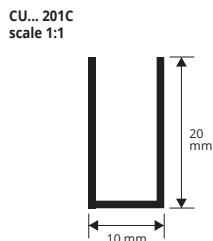

CANAL "U FORM"

ANODIZED GOLD AND SILVER, POLISHED CHROME AND WHITE VARNISHED ALUMINIUM

ANODIZED GOLD AND SILVER ALUMINIUM thermo packed
bar length 2 lm - pack. 10 Pcs - 20 lm

Article	L x H mm	€/lm	€/Pc
CU... 081C	8 x 8		
CU... 101C	10 x 10		
CU... 151C	10 x 15		
CU... 201C	10 x 20		

Article	L x H mm	€/lm	€/Pc
CUBC 081C	8 x 8		
CUBC 101C	10 x 10		
CUBC 151C	10 x 15		

WHITE VARNISHED ALUMINIUM thermo packed
bar length 2 lm - pack. 10 Pcs - 20 lm

Article	L x H mm	€/lm	€/Pc
CUB 081C	8 x 8		
CUB 101C	10 x 10		
CUB 151C	10 x 15		
CUB 201C	10 x 20		*

Article	L x H mm	€/lm	€/Pc
CW... 167C	16 x 7		
CW... 161C	16 x 12		
CW... 201C	20 x 10		
CW... 208C	20 x 18		

Available in the finishes: AO - AA.
The code of the selected colour must be added to the article code.
E.g.: CW... 167C (chosen finish anodized gold) CWAO 167C.

POLISHED CHROME ALUMINIUM thermo packed
bar length 2 lm - pack. 10 Pcs - 20 lm

Article	L x H mm	€/lm	€/Pc
CWBC 167C	16 x 7		
CWBC 161C	16 x 12		
CWBC 201C	20 x 10		
CWBC 208C	20 x 18		

WHITE VARNISHED ALUMINIUM thermo packed
bar length 2 lm - pack. 10 Pcs - 20 lm