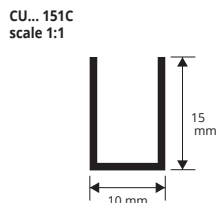

CANAL "U FORM"

ANODIZED GOLD AND SILVER, POLISHED CHROME AND WHITE VARNISHED ALUMINIUM

ANODIZED GOLD AND SILVER ALUMINIUM thermo packed
bar length 2 lm - pack. 10 Pcs - 20 lm

Article	L x H mm	€/lm	€/Pc
CU... 081C	8 x 8		
CU... 101C	10 x 10		
CU... 151C	10 x 15		
CU... 201C	10 x 20		

Article	L x H mm	€/lm	€/Pc
CUBC 081C	8 x 8		
CUBC 101C	10 x 10		
CUBC 151C	10 x 15		

WHITE VARNISHED ALUMINIUM thermo packed
bar length 2 lm - pack. 10 Pcs - 20 lm

Article	L x H mm	€/lm	€/Pc
CUB 081C	8 x 8		
CUB 101C	10 x 10		
CUB 151C	10 x 15		
CUB 201C	10 x 20		*

Article	L x H mm	€/lm	€/Pc
CW... 167C	16 x 7		
CW... 161C	16 x 12		
CW... 201C	20 x 10		
CW... 208C	20 x 18		

Available in the finishes: AO - AA.
The code of the selected colour must be added to the article code.
E.g.: CW... 167C (chosen finish anodized gold) CWAO 167C.

Article	L x H mm	€/lm	€/Pc
CWB 161C	16 x 12		*
CWB 208C	20 x 18		*

The indicated prices are with bar code EAN 13.
On demand are available 1 lm bars.

COLOURS