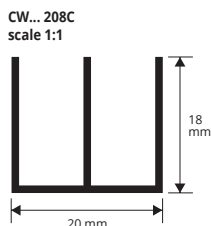

Article	L x H mm	€/lm	€/Pc
CUBC 081C	8 x 8		
CUBC 101C	10 x 10		
CUBC 151C	10 x 15		

WHITE VARNISHED ALUMINIUM thermo packed
bar length 2 lm - pack. 10 Pcs - 20 lm

Article	L x H mm	€/lm	€/Pc
CUB 081C	8 x 8		
CUB 101C	10 x 10		
CUB 151C	10 x 15		
CUB 201C	10 x 20		*

The indicated prices are with bar code EAN 13.
On demand are available 1 lm bars.

COLOURS

CANAL DOUBLE "U FORM"

ANODIZED GOLD AND SILVER, POLISHED CHROME AND WHITE VARNISHED ALUMINIUM

ANODIZED GOLD AND SILVER ALUMINIUM thermo packed
bar length 2 lm - pack. 10 Pcs - 20 lm

Article	L x H mm	€/lm	€/Pc
CW... 167C	16 x 7		
CW... 161C	16 x 12		
CW... 201C	20 x 10		
CW... 208C	20 x 18		

Available in the finishes: AO - AA.
The code of the selected colour must be added to the article code.
E.g.: CW... 167C (chosen finish anodized gold) CWAO 167C.

POLISHED CHROME ALUMINIUM thermo packed
bar length 2 lm - pack. 10 Pcs - 20 lm

Article	L x H mm	€/lm	€/Pc
CWBC 167C	16 x 7		
CWBC 161C	16 x 12		
CWBC 201C	20 x 10		
CWBC 208C	20 x 18		

WHITE VARNISHED ALUMINIUM thermo packed
bar length 2 lm - pack. 10 Pcs - 20 lm