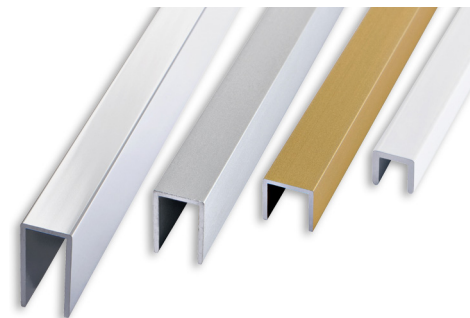

CANAL "U FORM"

ANODIZED GOLD AND SILVER, POLISHED CHROME AND WHITE VARNISHED ALUMINIUM

ANODIZED GOLD AND SILVER ALUMINIUM thermo packed
bar length 2 lm - pack. 10 Pcs - 20 lm

Article	L x H mm	€/lm	€/Pc
CU... 081C	8 x 8		
CU... 101C	10 x 10		
CU... 151C	10 x 15		
CU... 201C	10 x 20		

Available in the finishes: AO - AA.
The code of the selected colour must be added to the article code.
E.g.: CU... 101C (chosen finish anodized gold) CUAO 101C.

POLISHED CHROME ALUMINIUM thermo packed
bar length 2 lm - pack. 10 Pcs - 20 lm

Article	L x H mm	€/lm	€/Pc
CUBC 081C	8 x 8		
CUBC 101C	10 x 10		
CUBC 151C	10 x 15		

WHITE VARNISHED ALUMINIUM thermo packed
bar length 2 lm - pack. 10 Pcs - 20 lm

Article	L x H mm	€/lm	€/Pc
CUB 081C	8 x 8		
CUB 101C	10 x 10		
CUB 151C	10 x 15		
CUB 201C	10 x 20		*

The indicated prices are with bar code EAN 13.
On demand are available 1 lm bars.

COLOURS

CANAL DOUBLE "U FORM"

ANODIZED GOLD AND SILVER, POLISHED CHROME AND WHITE VARNISHED ALUMINIUM

ANODIZED GOLD AND SILVER ALUMINIUM thermo packed
bar length 2 lm - pack. 10 Pcs - 20 lm