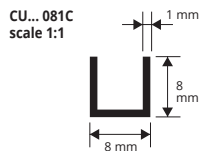

CANAL "U FORM"

ANODIZED GOLD AND SILVER, POLISHED CHROME AND WHITE VARNISHED ALUMINIUM

ANODIZED GOLD AND SILVER ALUMINIUM thermo packed
bar length 2 lm - pack. 10 Pcs - 20 lm

Article	L x H mm	€/lm	€/Pc
CU... 081C	8 x 8		
CU... 101C	10 x 10		
CU... 151C	10 x 15		
CU... 201C	10 x 20		

Article	L x H mm	€/lm	€/Pc
CUBC 081C	8 x 8		
CUBC 101C	10 x 10		
CUBC 151C	10 x 15		

WHITE VARNISHED ALUMINIUM thermo packed
bar length 2 lm - pack. 10 Pcs - 20 lm

Article	L x H mm	€/lm	€/Pc
CUB 081C	8 x 8		
CUB 101C	10 x 10		
CUB 151C	10 x 15		
CUB 201C	10 x 20		*

Article	L x H mm	€/lm	€/Pc
CW... 167C	16 x 7		
CW... 161C	16 x 12		
CW... 201C	20 x 10		
CW... 208C	20 x 18		

Available in the finishes: AO - AA.
The code of the selected colour must be added to the article code.
E.g.: CW... 167C (chosen finish anodized gold) CWAO 167C.

POLISHED CHROME ALUMINIUM thermo packed
bar length 2 lm - pack. 10 Pcs - 20 lm

Article	L x H mm	€/lm	€/Pc
CWBC 167C	16 x 7		
CWBC 161C	16 x 12		
CWBC 201C	20 x 10		
CWBC 208C	20 x 18		

WHITE VARNISHED ALUMINIUM thermo packed
bar length 2 lm - pack. 10 Pcs - 20 lm