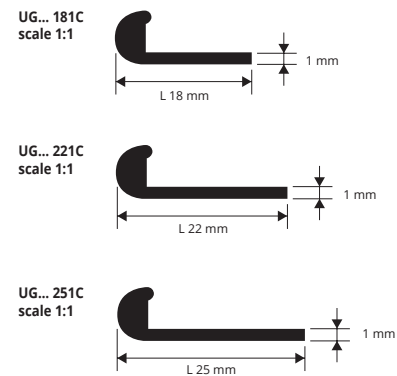

EMPTY SQUARE TUBE

ANODIZED GOLD AND SILVER ALUMINIUM
POLISHED CHROME ALUMINIUM

ANODIZED GOLD AND SILVER ALUMINIUM thermo packed
bar length 2 lm - pack. 10 Pcs - 20 lm

Article	L x H mm	€/lm	€/Pc
TQV... 10C	10 x 10		
TQV... 15C	15 x 15		
TQV... 20C	20 x 20		

Available in the finishes: AO - AA.
The code of the selected colour must be added to the article code.
E.g.: TQV... 10C (chosen finish anodized gold) TQVAO 10C.

POLISHED CHROME ALUMINIUM thermo packed
bar length 2 lm - pack. 10 Pcs - 20 lm

Article	L x H mm	€/lm	€/Pc
TQVBC 10C	10 x 10		
TQVBC 15C	15 x 15		
TQVBC 20C	20 x 20		

COLOURS

The indicated prices are with bar code EAN 13.
On demand are available 1 lm bars.

EMPTY RECTANGULAR TUBE

ANODIZED GOLD AND SILVER, POLISHED CHROME
AND WHITE VARNISHED ALUMINIUM

ANODIZED GOLD AND SILVER ALUMINIUM thermo packed
bar length 2 lm - pack. 10 Pcs - 20 lm

Article	L x H mm	€/lm	€/Pc
TR... 2010C	20 x 10		
TR... 3015C	30 x 15		

Available in the finishes: AO - AA.
The code of the selected colour must be added to the article code.
E.g.: TR... 2010C (chosen finish anodized gold) TRA0 2010C.

POLISHED CHROME ALUMINIUM thermo packed
bar length 2 lm - pack. 10 Pcs - 20 lm

Article	L x H mm	€/lm	€/Pc
TRBC 2010C	20 x 10		
TRBC 3015C	30 x 15		

WHITE VARNISHED ALUMINIUM thermo packed
bar length 2 lm - pack. 10 Pcs - 20 lm

Article	L x H mm	€/lm	€/Pc
TRB 2010C	20 x 10		

The indicated prices are with bar code EAN 13.
On demand are available 1 lm bars.

CURVE PROFILE

ANODIZED GOLD AND SILVER, POLISHED CHROME
AND WHITE VARNISHED ALUMINIUM

ANODIZED GOLD AND SILVER ALUMINIUM thermo packed
thick 1 mm - bar length 2 lm - pack. 10 Pcs - 20 lm

Article	L mm	€/lm	€/Pc
UG... 181C	18		
UG... 221C	22		
UG... 251C	25		

Available in the finishes: AO - AA.
The code of the selected colour must be added to the article code.
E.g.: UG... 181C (chosen finish anodized gold) UGAO 181C.