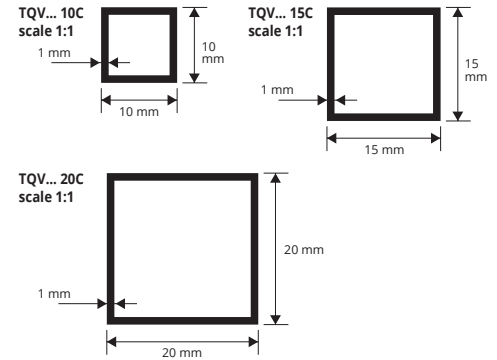

EMPTY SQUARE TUBE

ANODIZED GOLD AND SILVER ALUMINIUM
POLISHED CHROME ALUMINIUM

ANODIZED GOLD AND SILVER ALUMINIUM thermo packed
bar length 2 lm - pack. 10 Pcs - 20 lm

Article	L x H mm	€/lm	€/Pc
TQV... 10C	10 x 10		
TQV... 15C	15 x 15		
TQV... 20C	20 x 20		

Article	L x H mm	€/lm	€/Pc
TQVBC 10C	10 x 10		
TQVBC 15C	15 x 15		
TQVBC 20C	20 x 20		

COLOURS

The indicated prices are with bar code EAN 13.
On demand are available 1 lm bars.

EMPTY RECTANGULAR TUBE

ANODIZED GOLD AND SILVER, POLISHED CHROME
AND WHITE VARNISHED ALUMINIUM

ANODIZED GOLD AND SILVER ALUMINIUM thermo packed
bar length 2 lm - pack. 10 Pcs - 20 lm

Article	L x H mm	€/lm	€/Pc
TR... 2010C	20 x 10		
TR... 3015C	30 x 15		

Available in the finishes: AO - AA.
The code of the selected colour must be added to the article code.
E.g.: TR... 2010C (chosen finish anodized gold) TRA0 2010C.

POLISHED CHROME ALUMINIUM thermo packed
bar length 2 lm - pack. 10 Pcs - 20 lm

Article	L x H mm	€/lm	€/Pc
TRBC 2010C	20 x 10		
TRBC 3015C	30 x 15		

WHITE VARNISHED ALUMINIUM thermo packed
bar length 2 lm - pack. 10 Pcs - 20 lm