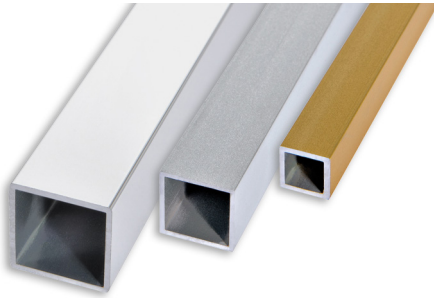

EMPTY SQUARE TUBE

ANODIZED GOLD AND SILVER ALUMINIUM
POLISHED CHROME ALUMINIUM

ANODIZED GOLD AND SILVER ALUMINIUM thermo packed
bar length 2 lm - pack. 10 Pcs - 20 lm

Article	L x H mm	€/lm	€/Pc
TQV... 10C	10 x 10		
TQV... 15C	15 x 15		
TQV... 20C	20 x 20		

Available in the finishes: AO - AA.
The code of the selected colour must be added to the article code.
E.g.: TQV... 10C (chosen finish anodized gold) TQVAO 10C.

POLISHED CHROME ALUMINIUM thermo packed
bar length 2 lm - pack. 10 Pcs - 20 lm

Article	L x H mm	€/lm	€/Pc
TQVBC 10C	10 x 10		
TQVBC 15C	15 x 15		
TQVBC 20C	20 x 20		

COLOURS

The indicated prices are with bar code EAN 13.
On demand are available 1 lm bars.

EMPTY RECTANGULAR TUBE

ANODIZED GOLD AND SILVER, POLISHED CHROME
AND WHITE VARNISHED ALUMINIUM

ANODIZED GOLD AND SILVER ALUMINIUM thermo packed
bar length 2 lm - pack. 10 Pcs - 20 lm

Article	L x H mm	€/lm	€/Pc
TR... 2010C	20 x 10		
TR... 3015C	30 x 15		

Available in the finishes: AO - AA.
The code of the selected colour must be added to the article code.
E.g.: TR... 2010C (chosen finish anodized gold) TRA0 2010C.