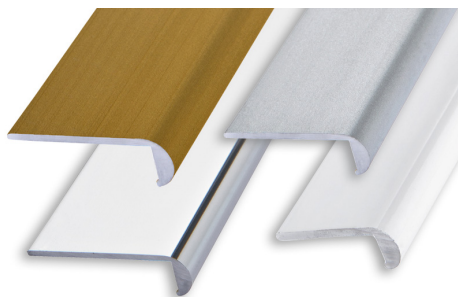

ANODIZED GOLD AND SILVER ALUMINIUM thermo packed
bar length 2 lm - pack. 10 Pcs - 20 lm

Article	L x H mm	€/lm	€/Pc
TR... 2010C	20 x 10		
TR... 3015C	30 x 15		

Available in the finishes: AO - AA.
The code of the selected colour must be added to the article code.
E.g.: TR... 2010C (chosen finish anodized gold) TRA0 2010C.

POLISHED CHROME ALUMINIUM thermo packed
bar length 2 lm - pack. 10 Pcs - 20 lm

Article	L x H mm	€/lm	€/Pc
TRBC 2010C	20 x 10		
TRBC 3015C	30 x 15		

WHITE VARNISHED ALUMINIUM thermo packed
bar length 2 lm - pack. 10 Pcs - 20 lm

Article	L x H mm	€/lm	€/Pc
TRB 2010C	20 x 10		

The indicated prices are with bar code EAN 13.
On demand are available 1 lm bars.

CURVE PROFILE

ANODIZED GOLD AND SILVER, POLISHED CHROME
AND WHITE VARNISHED ALUMINIUM

ANODIZED GOLD AND SILVER ALUMINIUM thermo packed
thick 1 mm - bar length 2 lm - pack. 10 Pcs - 20 lm

Article	L mm	€/lm	€/Pc
UG... 181C	18		
UG... 221C	22		
UG... 251C	25		

Available in the finishes: AO - AA.
The code of the selected colour must be added to the article code.
E.g.: UG... 181C (chosen finish anodized gold) UGAO 181C.