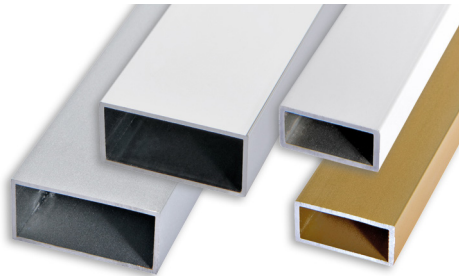

Available in the finishes: AO - AA.
The code of the selected colour must be added to the article code.
E.g.: TQV... 10C (chosen finish anodized gold) TQVAO 10C.

POLISHED CHROME ALUMINIUM thermo packed
bar length 2 lm - pack. 10 Pcs - 20 lm

Article	L x H mm	€/lm	€/Pc
TQVBC 10C	10 x 10		
TQVBC 15C	15 x 15		
TQVBC 20C	20 x 20		

COLOURS

The indicated prices are with bar code EAN 13.
On demand are available 1 lm bars.

EMPTY RECTANGULAR TUBE

ANODIZED GOLD AND SILVER, POLISHED CHROME
AND WHITE VARNISHED ALUMINIUM

ANODIZED GOLD AND SILVER ALUMINIUM thermo packed
bar length 2 lm - pack. 10 Pcs - 20 lm

Article	L x H mm	€/lm	€/Pc
TR... 2010C	20 x 10		
TR... 3015C	30 x 15		

Available in the finishes: AO - AA.
The code of the selected colour must be added to the article code.
E.g.: TR... 2010C (chosen finish anodized gold) TRA0 2010C.

POLISHED CHROME ALUMINIUM thermo packed
bar length 2 lm - pack. 10 Pcs - 20 lm

Article	L x H mm	€/lm	€/Pc
TRBC 2010C	20 x 10		
TRBC 3015C	30 x 15		

WHITE VARNISHED ALUMINIUM thermo packed
bar length 2 lm - pack. 10 Pcs - 20 lm