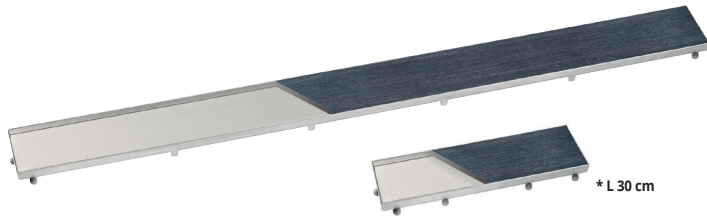

PROSHOWER TOP

SUPER-POLISHED STAINLESS STEEL AISI 304 / 1.4301 - V2A

PROSHOWER TILE - tileable

PSHWT 30/60/70/80/90/100/120

PROSHOWER LINE

PSHWL 60/70/80/90/100/120

PROSHOWER DESIGN

PSHWD 30/60/70/80/90/100/120

PROSHOWER STRIPS

PSHWST 60/70/80/90/100/120

PROSHOWER GRILL

PSHWGR 60/70/80/90/100/120

PROSHOWER SQUARE

PSHWSQ 60/70/80/90/100/120

PROSHOWER TILE - SUPER-POLISHED STAINLESS STEEL AISI 304 / 1.4301 - V2A - Pack. 1 Pc

PROSHOWER LINE - SUPER-POLISHED STAINLESS STEEL AISI 304 / 1.4301 - V2A - Pack. 1 Pc

Article	Lenght cm	Width cm
PSHWL 60**	60	8
PSHWL 70	70	8
PSHWL 80	80	8
PSHWL 90	90	8
PSHWL 100*	100	8
PSHWL 120*	120	8