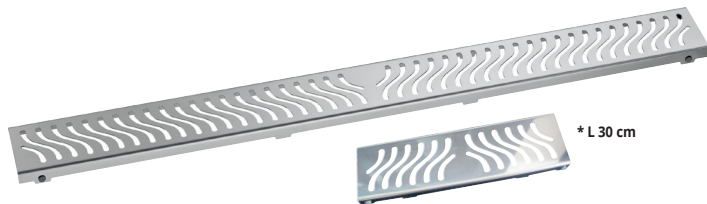

PROSHOWER TOP

SUPER-POLISHED STAINLESS STEEL AISI 304 / 1.4301 - V2A

PROSHOWER TILE - tileable

PSHWT 30/60/70/80/90/100/120

PROSHOWER LINE

PSHWL 60/70/80/90/100/120

PROSHOWER DESIGN

PSHWD 30/60/70/80/90/100/120

PROSHOWER STRIPS

PSHWST 60/70/80/90/100/120

PROSHOWER GRILL

PSHWGR 60/70/80/90/100/120

PROSHOWER SQUARE

PSHWSQ 60/70/80/90/100/120

PROSHOWER TILE - SUPER-POLISHED STAINLESS STEEL AISI 304 / 1.4301 - V2A - Pack. 1 Pc

Article	Lenght cm	Width cm
PSHWT 30*	30	8
PSHWT 60**	60	8
PSHWT 70	70	8
PSHWT 80	80	8
PSHWT 90	90	8
PSHWT 100*	100	8
PSHWT 120*	120	8

*PSHWT 30,100,120 Provided only combined with Proshower Base L.

**PSHWT 60 Provided only combined with Proshower Base Basic.

PROSHOWER LINE - SUPER-POLISHED STAINLESS STEEL AISI 304 / 1.4301 - V2A - Pack. 1 Pc

Article	Lenght cm	Width cm
PSHWL 60**	60	8
PSHWL 70	70	8
PSHWL 80	80	8
PSHWL 90	90	8
PSHWL 100*	100	8
PSHWL 120*	120	8