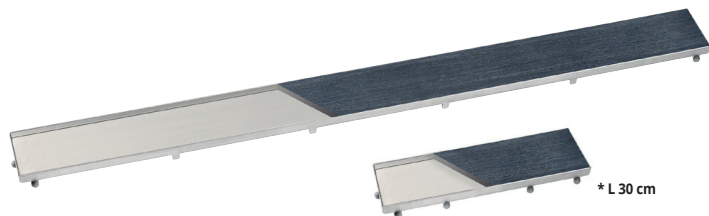

PROSHOWER TOP

ACIER INOX AISI 304/1.4301-V2A SUPER POLI

PROSHOWER TILE - à carreler

PSHWT 30/60/70/80/90/100/120

PROSHOWER LINE

PSHWL 60/70/80/90/100/120

PROSHOWER DESIGN

PSHWD 30/60/70/80/90/100/120

PROSHOWER STRIPS

PSHWST 60/70/80/90/100/120

PROSHOWER GRILL

PSHWGR 60/70/80/90/100/120

PROSHOWER SQUARE

PSHWSQ 60/70/80/90/100/120

PROSHOWER TILE - ACIER INOX AISI 304/1.4301-V2A SUPER POLI - cond. 1 Pc

Article	Longueur cm	Largeur cm
PSHWT 30*	30	8
PSHWT 60**	60	8
PSHWT 70	70	8
PSHWT 80	80	8
PSHWT 90	90	8
PSHWT 100*	100	8
PSHWT 120*	120	8

*PSHWT 30,100,120 Vendus uniquement en association à Proshower Base L.

**PSHWT 60 Vendus uniquement en association à Proshower Base Basic.

PROSHOWER LINE - ACIER INOX AISI 304/1.4301-V2A SUPER POLI - cond. 1 Pc

PROSHOWER DESIGN - ACIER INOX AISI 304/1.4301-V2A SUPER POLI - cond. 1 Pc

Article	Longueur cm	Largeur cm
PSHWD 30*	30	8
PSHWD 60**	60	8
PSHWD 70	70	8
PSHWD 80	80	8
PSHWD 90	90	8
PSHWD 100*	100	8
PSHWD 120*	120	8