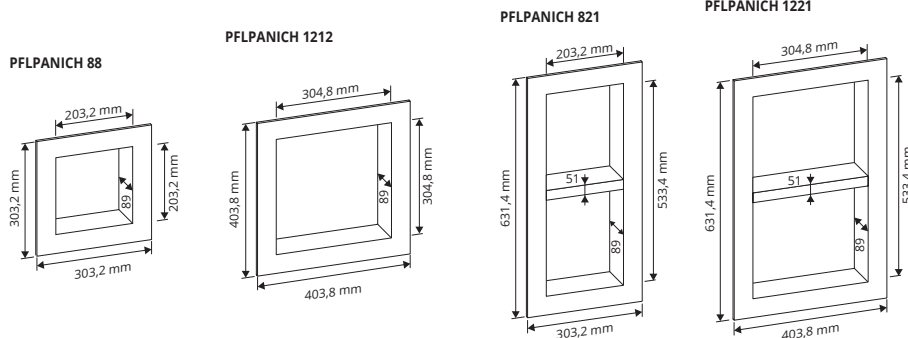

PROFOIL PANEL NICHE are prefabricated built-in elements of PROFOIL PANEL to make indoor wall niches and support surfaces. The niches can be linked to the waterproofing systems PROFOIL and PROFOIL PANEL. The fixing of the shelf inside the niche is optional. The shelf, part of the, can be fixed at the needed height. It is available in 4 sizes.

PROFOIL PANEL NICHE

HIGH DENSITY EXTRUDED POLYSTYRENE

PROFOIL PANEL NICHE - WATERPROOFING NICHE

Article	Description	Pcs/Pack.	€/Pc
PFLPANICH 88	WATERPROOFING NICHE MADE OF PROFOIL PANEL of 12,5mm, Inside size of the niche 203,2 x 203,2 mm	1	
PFLPANICH 1212	WATERPROOFING NICHE MADE OF PROFOIL PANEL of 12,5mm, Inside size of the niche 304,8 x 304,8 mm	1	
PFLPANICH 821	WATERPROOFING NICHE MADE OF PROFOIL PANEL of 12,5mm, Inside size of the niche 203,2 x 533,4 mm	1	
PFLPANICH 1221	WATERPROOFING NICHE MADE OF PROFOIL PANEL of 12,5mm, Inside size of the niche 304,8 x 533,4 mm	1	