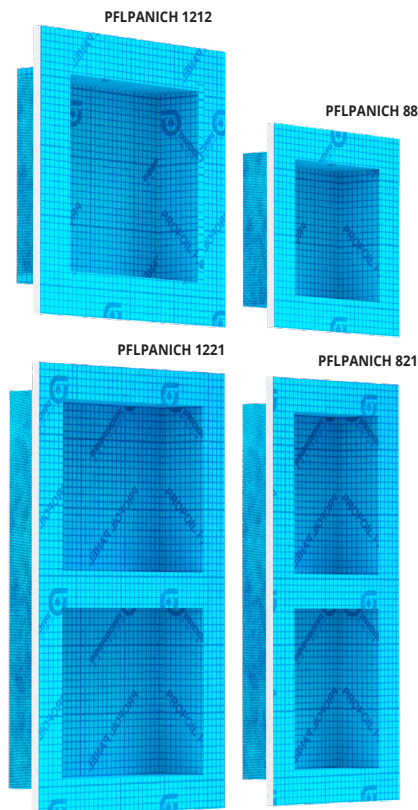

PROFOIL PANEL NICHE are prefabricated built-in elements of PROFOIL PANEL to make indoor wall niches and support surfaces. The niches can be linked to the waterproofing systems PROFOIL and PROFOIL PANEL. The fixing of the shelf inside the niche is optional. The shelf, part of the, can be fixed at the needed height. It is available in 4 sizes.

PROFOIL PANEL NICHE

HIGH DENSITY EXTRUDED POLYSTYRENE

PROFOIL PANEL NICHE - WATERPROOFING NICHE

Article	Description	Pcs/Pack.	€/Pc
PFLPANICH 88	WATERPROOFING NICHE MADE OF PROFOIL PANEL of 12,5mm, Inside size of the niche 203,2 x 203,2 mm	1	
PFLPANICH 1212	WATERPROOFING NICHE MADE OF PROFOIL PANEL of 12,5mm, Inside size of the niche 304,8 x 304,8 mm	1	
PFLPANICH 821	WATERPROOFING NICHE MADE OF PROFOIL PANEL of 12,5mm, Inside size of the niche 203,2 x 533,4 mm	1	
PFLPANICH 1221	WATERPROOFING NICHE MADE OF PROFOIL PANEL of 12,5mm, Inside size of the niche 304,8 x 533,4 mm	1	