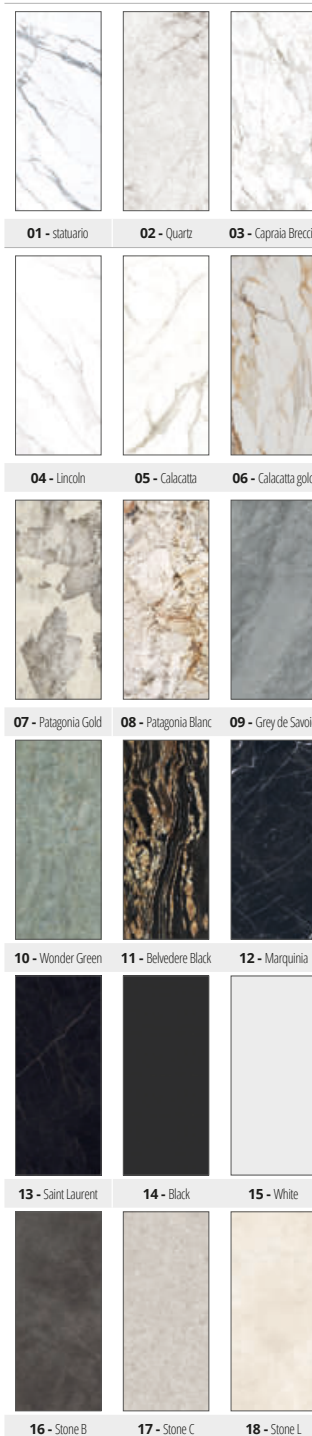

## PROHEATER - WALL PORCELAIN STONE TILED HEATING SYSTEM

Article	Description
PHTST...	Proheater 60 x 152 cm

Available in various ceramic finishes. The code of the chosen color must be added to the article code.  
Ex: PHTST... (chosen color 01 - Lincoln); PHTST01.

## PROHEATER TOWEL RACK - Pack. 2 Pcs

Article	Description
PHTPSB	White varnished metal towel rack
PHTPSN	Black varnished metal towel rack

## CERAMIC COLOR RANGE

© 2023 All rights reserved by Progress Profiles, Printed in Italy