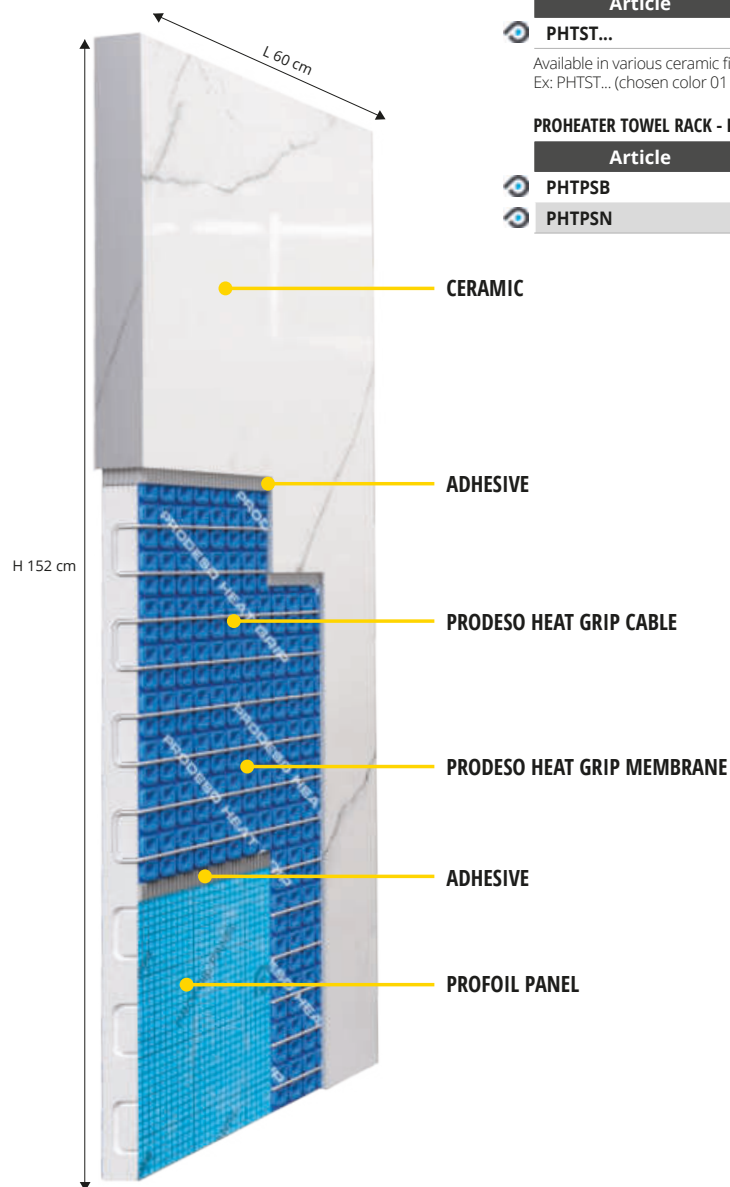

# PROHEATER SYSTEM

**PROHEATER** is a wall porcelain stone tiled design heater that warms your bathroom with elegance and style

## PROHEATER - WALL PORCELAIN STONE TILED HEATING SYSTEM

Article	Description
PHTST...	Proheater 60 x 152 cm

Available in various ceramic finishes. The code of the chosen color must be added to the article code.  
Ex: PHTST... (chosen color 01 - Lincoln); PHTST01.

## PROHEATER TOWEL RACK - Pack. 2 Pcs

Article	Description
PHTPSB	White varnished metal towel rack
PHTPSN	Black varnished metal towel rack