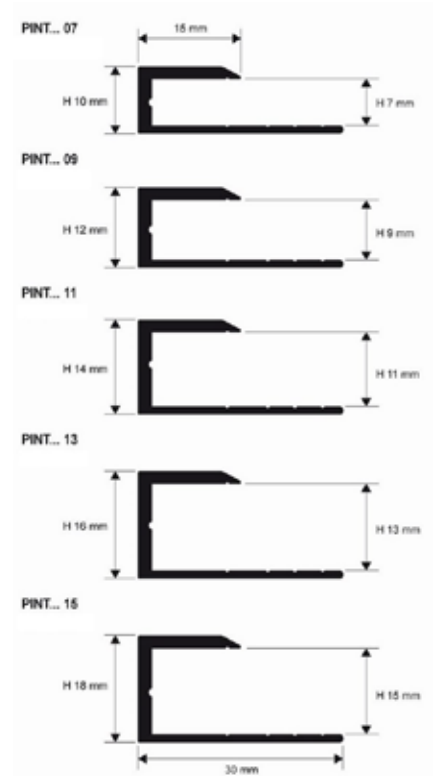

TERMINAL

DESCRIPTION

TERMINAL is a "C" shaped profile that allows to finish the wood and laminate floors along the perimeters and that works as an expansion joint. Its particular design and the availability of several finishes, make it a much sought-after profile that can be used with any wooden and laminate floor.

MATERIAL

TERMINAL is a "C" shaped profile that allows to finish the wood and laminate floors along the perimeters and that works as an expansion joint. The profile has a visible surface of 15 mm and a height of 7 / 9 / 11 / 13 and 15 mm. It is covered with a vinyl resin film with wood - effect; the vinyl resin film is very resistant to abrasion (AC1 class), UV rays and to commonly used cleaning products. Its particular design and the availability of several finishes make **TERMINAL** a much sought-after profile that can be used with any wooden and laminate floor.

TEXT TEMPLATE FOR TENDERS

Supply and installation "C" shaped profile that allows to finish the wood and laminate floors along the perimeters and that works as an expansion joint. The profile, covered with a vinyl resin film with wood - effect, has a visible surface of 15 mm and a height of 7 / 9 / 11 / 13 / 15 mm, like **TERMINAL** of the Progress Profiles company.

PINT... 09 / 11 / 15 : Aluminium with wood effect

PINT... 09S / 11S / 15S : Aluminium with wood effect self pack

Profile height: _____ mm
 Profile length: _____ mt
 Material: _____ €/mt
 Application: _____ €/mt
 Total value: _____ €/mt