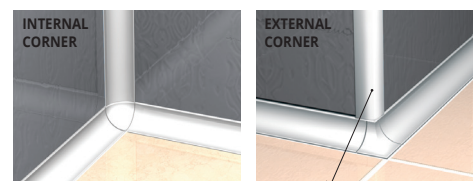

PROJOLLY - PROJOLLY QUART