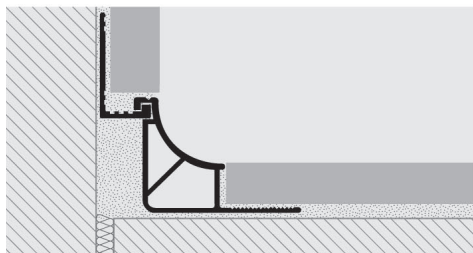

**PROGUSCIO DA** is a cove-shaped profile in shockproof non - toxic coloured vinyl resin particularly suitable to ensure cleanliness and hygiene in public and industrial environments. Its particular section, the availability in three finishes, four heights and special pieces, such as internal and external corners, end caps and junctions, make **PROGUSCIO DA** a much sought-after profile that allows a workmanlike application.

### EXAMPLES AND INSTRUCTIONS FOR LAYING METHODS

1. Choose "PROGUSCIO DA" according to the tile thickness and desired colour.
2. Cut "PROGUSCIO DA" to the desired length and apply the adhesive on the support where the profile will be laid.
3. Press the anchoring flange of "PROGUSCIO DA" into the adhesive.
4. Lay the tiles on floor and wall aligning them with the profile leaving a 2 mm joint.
5. Fill the joints between the profile and the tiles with grout, in order to avoid water stagnation.