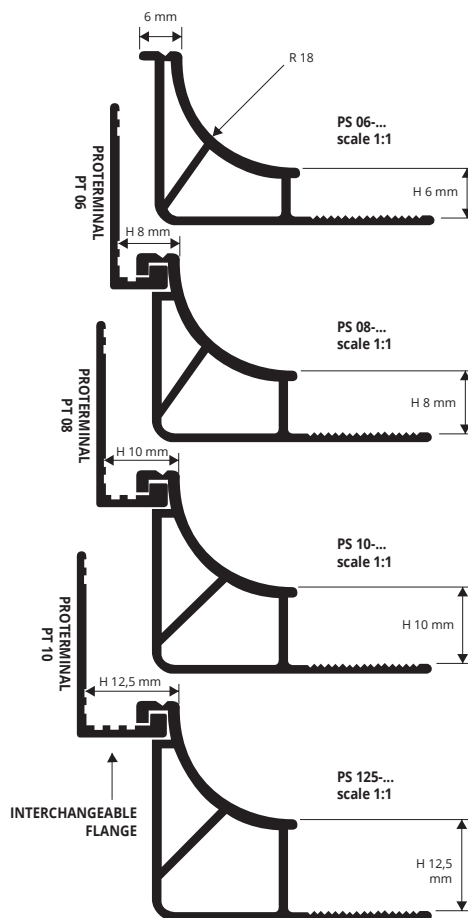

### EXAMPLES AND INSTRUCTIONS FOR LAYING METHODS

1. Choose "PROGUSCIO DA" according to the tile thickness and desired colour.
2. Cut "PROGUSCIO DA" to the desired length and apply the adhesive on the support where the profile will be laid.
3. Press the anchoring flange of "PROGUSCIO DA" into the adhesive.
4. Lay the tiles on floor and wall aligning them with the profile leaving a 2 mm joint.
5. Fill the joints between the profile and the tiles with grout, in order to avoid water stagnation.

### NON-TOXIC SHOCKPROOF VINYL RESIN

bar length 2,5 lm - pack. 20 Pc - 50 lm

Article	H mm	€/lm	€/Pc
PS 06-...	6		
PS 08-...	8		
PS 10-...	10		
PS 125-...	12,5		

H 06 available in the colours: 01-04.  
 H 08, H 10 and H 125 available in the colours: 01-03-04.  
 The code of the selected colour must be added to the article code.  
 E.g.: PS 06... (chosen colour white) PS 06-01. The interchangeable flange corresponds to white Proterminal pvc H 6-8-10 mm.

### COLOURS

01 - White	03 - Cement gray	04 - Light Beige

**BUY WHITE PROTERMINAL TO CREATE THE DUAL HEIGHT:**  
 Use proterminal PT 06 to reach H 8 mm  
 Use proterminal PT 08 to reach H 10 mm  
 Use proterminal PT 10 to reach H 12,5 mm

### EXTERNAL / INTERNAL CORNER - RVA COLOURED

Article	H mm	€/Pack 2 Pcs	€/Pack 10 Pcs
RAI ...-.../...	06/08/10/125		
RAE ...-.../...	06/08/10/125		

Available in the colours: 01 - 03 - 04.  
 The code of the selected colour must be added to the article code.  
 E.g.: RAI 06-... (chosen colour white) RAI 06-01.