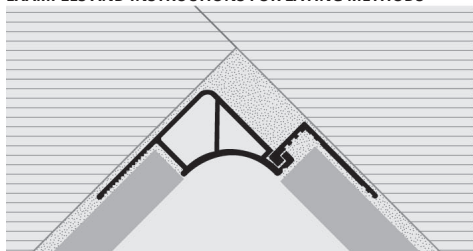

EXAMPLES AND INSTRUCTIONS FOR LAYING METHODS

1. Choose "PROGUSCIO DA" according to the tile thickness and desired colour.
2. Cut "PROGUSCIO DA" to the desired length and apply the adhesive on the support where the profile will be laid.
3. Press the anchoring flange of "PROGUSCIO DA" into the adhesive.
4. Lay the tiles on floor and wall aligning them with the profile leaving a 2 mm joint.
5. Fill the joints between the profile and the tiles with grout, in order to avoid water stagnation.

NON-TOXIC SHOCKPROOF VINYL RESIN

bar length 2,5 lm - pack. 20 Pc - 50 lm

Article	H mm	€/lm	€/Pc
PS 06-...	6		
PS 08-...	8		
PS 10-...	10		
PS 125-...	12,5		

H 06 available in the colours: 01-04.
H 08, H 10 and H 125 available in the colours: 01-03-04.
The code of the selected colour must be added to the article code.
E.g.: PS 06... (chosen colour white) PS 06-01. The interchangeable flange corresponds to white Proterminal pvc H 6-8-10 mm.

COLOURS

01 - White	03 - Cement gray	04 - Light Beige