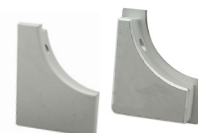

### END CAP RT / LF - RVA COLOURED

pack. 10 Pcs (5 right and 5 left) - pack. 2 Pcs (1 right and 1 left)

Article	H mm	€/Pack 2 Pcs	€/Pack 10 Pcs
TCE 06-.../...	06/08/10/125		

Available in the colours: 01 - 03 - 04.  
 The code of the selected colour must be added to the article code.  
 E.g.: TCE 08-... (chosen colour white) TCE 08-01.  
 Choose the desired packaging. Ex. TCE 08-01/5 (pack. 10 Pcs)  
 TCE 08-01/1 (pack. 2 Pcs)

### JOINTS - RVA COLOURED

pack. 10 Pcs - pack. 2 Pcs

Article	H mm	€/Pack 2 Pcs	€/Pack 10 Pcs
GIN ...-.../...	06/08/10/125		

Available in the colours: 01 - 03 - 04.  
 The code of the selected colour must be added to the article code.  
 E.g.: GIN 08-... (chosen colour white) GIN 08-01.

Choose the desired packaging. Ex. GIN 08-01/10 (pack. 10 Pcs)  
 GIN 08-01/2 (pack. 2 Pcs)

PROJOLLY - PROJOLLY QUART

INTERNAL CORNER  
RAI...-.../...

END CAP  
TCE...-.../...

EXTERNAL CORNER  
RAE...-.../...