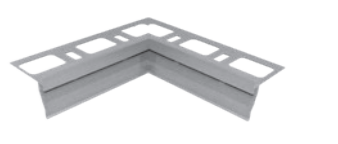

Exterior finishing details. It protects and enhances.

PROTERRACE SYSTEM is an innovative system for terraces and balconies projected by Progress Profiles to protect the edges of the tiles, the screed from water infiltrations and to allow a correct outflow of water. A complete and articulated range of multi-functional perimeter profiles, in powder varnished aluminium, in the shades white, gray, anthracite gray, dark brown, corten (on request beige) and stainless steel, which replace the ceramic "L corner pieces" and the thresholds in marble. The profiles are equipped with a punched flange, which guarantees a perfect grip with the adhesive, a vertical side that protects the screed from water infiltration and covers the edge of the flooring. The Drain version is completed with an innovative drip-guard and holes that allow the outflow of infiltrated water between profile and tiles. A system of excellence to enhance and protect exterior environments and restore full liveability, in ideal continuity with the interiors.

PROTERRACE
PCJ

PROTERRACE
ECO

PROTERRACE
PC

PROTERRACE
PTER

ANGOLI ESTERNI / INTERNI E GIUNZIONI
EXTERNAL / INTERNAL CORNERS AND JOINTS