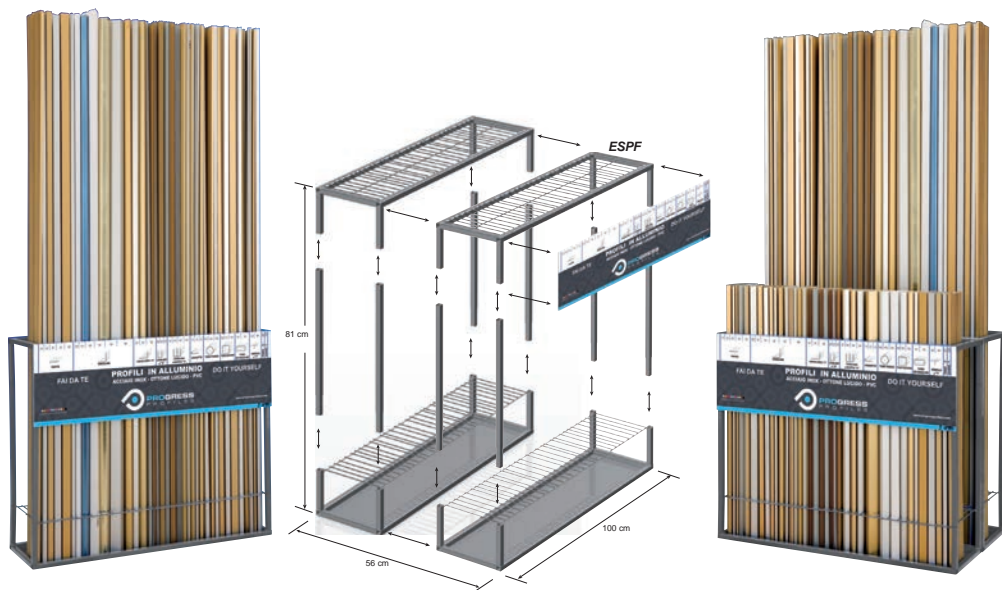

**ESPF** EXPOSURE DISPLAY "ESPF" (accessories excluded)  
width 100 cm - depth 28 cm - height 81 cm

Article	
ESPF	

**ESPF 2** EXPOSURE DISPLAY "ESPF 2" (accessories excluded)  
width 100 cm - depth 56 cm - height 81 cm

Article	
ESPF 2	

**PEM** EXPOSURE DISPLAY "PEM" (accessories excluded)  
width 120 cm - depth 61 cm - height 160 cm

Article	
PEM	

 = News 2016