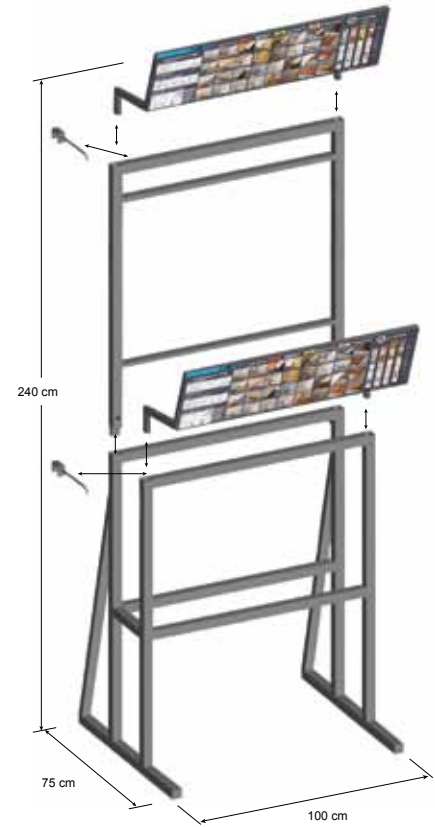

EXPOSURE DISPLAY "ESPSP" (accessories excluded)  
width 100 cm - depth 75 cm - height 240 cm

Article

**ESPSP**

## ESPSP

EXPOSURE DISPLAY "ESPF" (accessories excluded)  
width 100 cm - depth 28 cm - height 81 cm

Article

**ESPF**